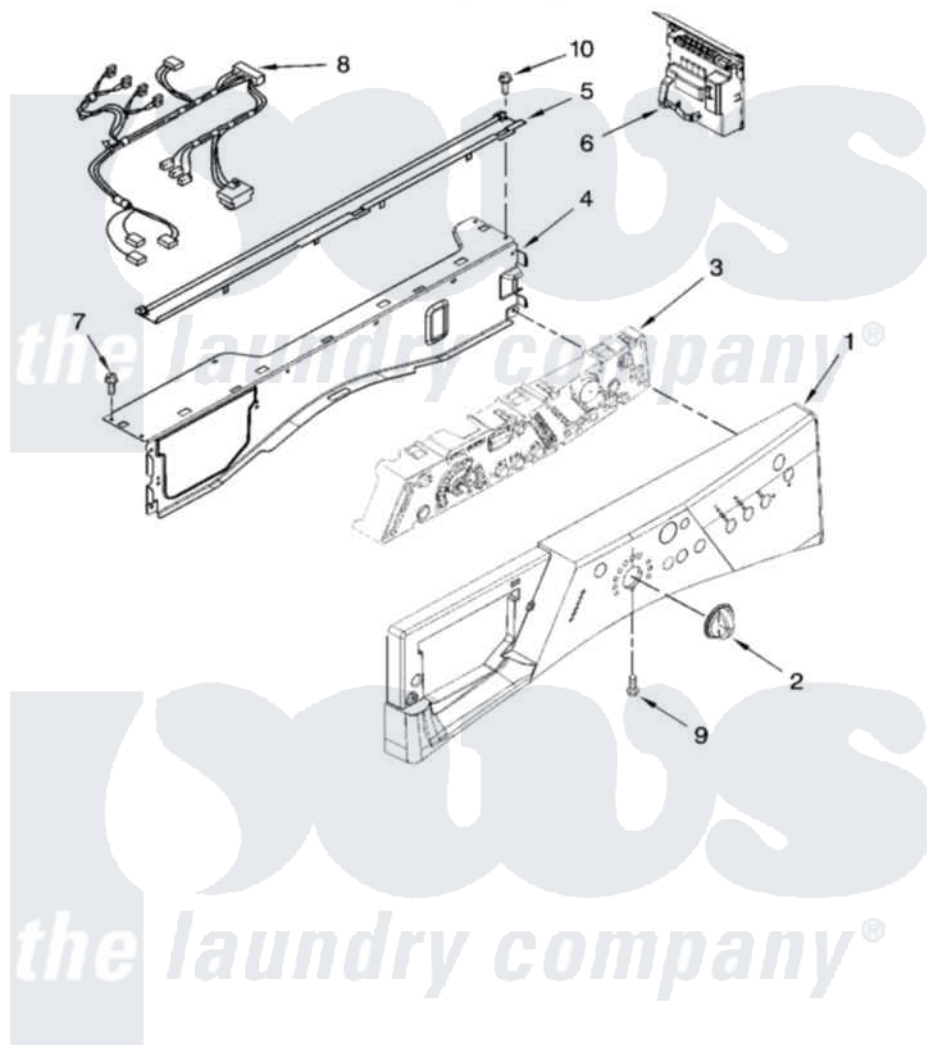

Whirlpool WFW8300SW04 03 - CONTROL PANEL PARTS

CONTROL PANEL PARTS

For Model: WFW8300SW04
(White/Grey)

4

W10205674

Whirlpool Residential Whirlpool WFW8300SW04 Washer Parts Parts Diagram 03 - CONTROL PANEL PARTS
Click on the part number to view part

Item	Original Part Number	Replaced By	Status	Part Description
1	W10099593			Panel, Control
2	8574963			Knob, Control
3	8571903			User Interface
4	W10161692	W10240776		Brace, Top Front
5	8540839			Channel, Water
6	W10160252	W10205839		Control-Elec
7	3390647	488729		Screw
8	W10169929			Harness, Wiring
9	8540282	8181661		Screw, Actuator
10	W10015090	489442		Screw 3 2217757 Roller, Front