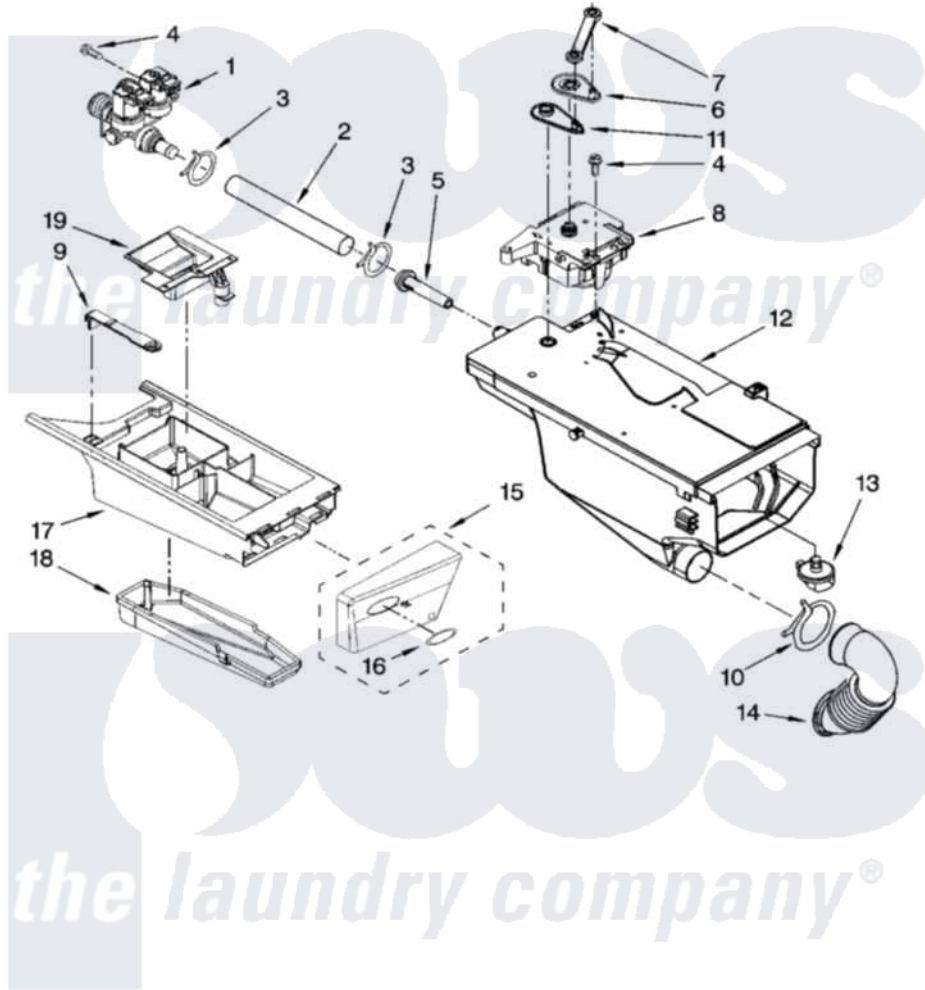

Whirlpool WFW8300SW04 04 - DISPENSER PARTS

DISPENSER PARTS

For Model: WFW8300SW04
(White/Grey)

W10205674

5

Whirlpool [Residential Whirlpool WFW8300SW04 Washer Parts](#) Parts Diagram 04 - DISPENSER PARTS
Click on the part number to view part

Item	Original Part Number	Replaced By	Status	Part Description
1	8540751			Valve, Water Inlet
2	8540065			Hose, Valve To Dispenser
3	370450	596669		Clamp, Manifold
4	8540282	8181661		Screw, Actuator
5	8540042	8183181		Nozzle, Inlet
6	8540393			Cam, Actuator
7	8540394			Lever, Water Distribution
8	W10143587	W10143586		Actuator
9	8540400	8181721		Hook, Drawer
10	8281276			Clamp, Hose
11	8540395			Connection, Lever
12	8540058			Dispenser
13	8540053			Nozzle, Distribution
14	8540063			Hose, Dispenser To Tub
15	8571947			Handle, Drawer
16	W10117943	8303811		Badge, Assembly