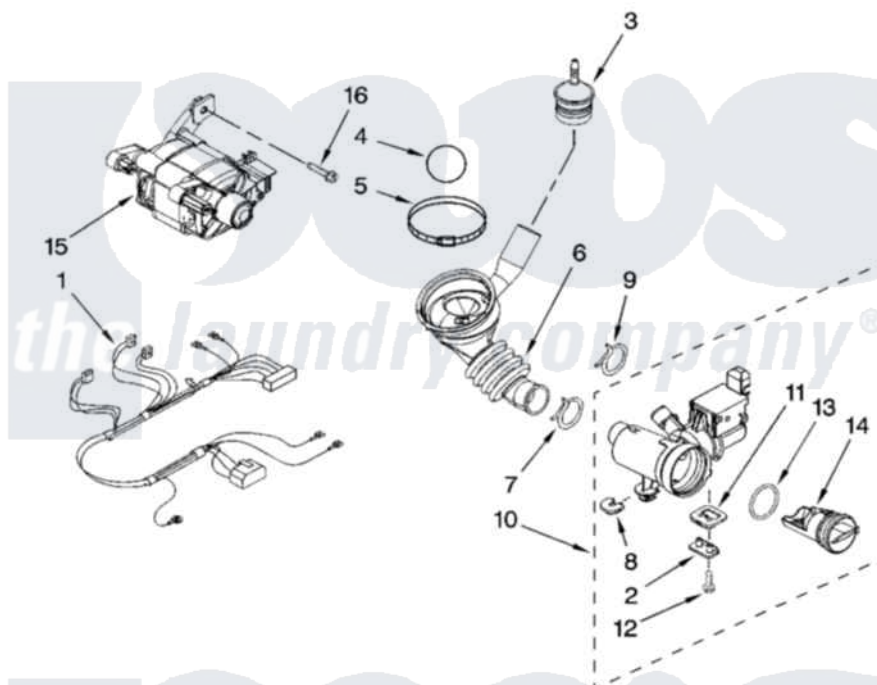

Whirlpool WFW8300SW04 05 - PUMP AND MOTOR PARTS

PUMP AND MOTOR PARTS

For Model: WFW8300SW04
(White/Grey)

6

W10205674

Whirlpool [Residential Whirlpool WFW8300SW04 Washer Parts](#) Parts Diagram 05 - PUMP AND MOTOR PARTS

[Click on the part number to view part](#)

Item	Original Part Number	Replaced By	Status	Part Description
1	W10166995			Harness, Motor
2	8540033			Cap, Right Foot
3	8540180	W10405608		Air Trap
4	8540013			Ball
5	8540008			Clamp
6	8540012			Hose, Tub To Pump
7	370448	616099		Clamp
8	W10034820			Foot, Rubber
9	356138			Clamp, Hose
10	W10130913			Pump
11	W10034830			Foot, Rubber
12	8533964			Screw, 10-16 X 1.25
13	8540025	W10130913		Pump
14	8540996	W10130913		Pump
15	W10140579			Motor, Drive
16	8540134			Bolt, Motor