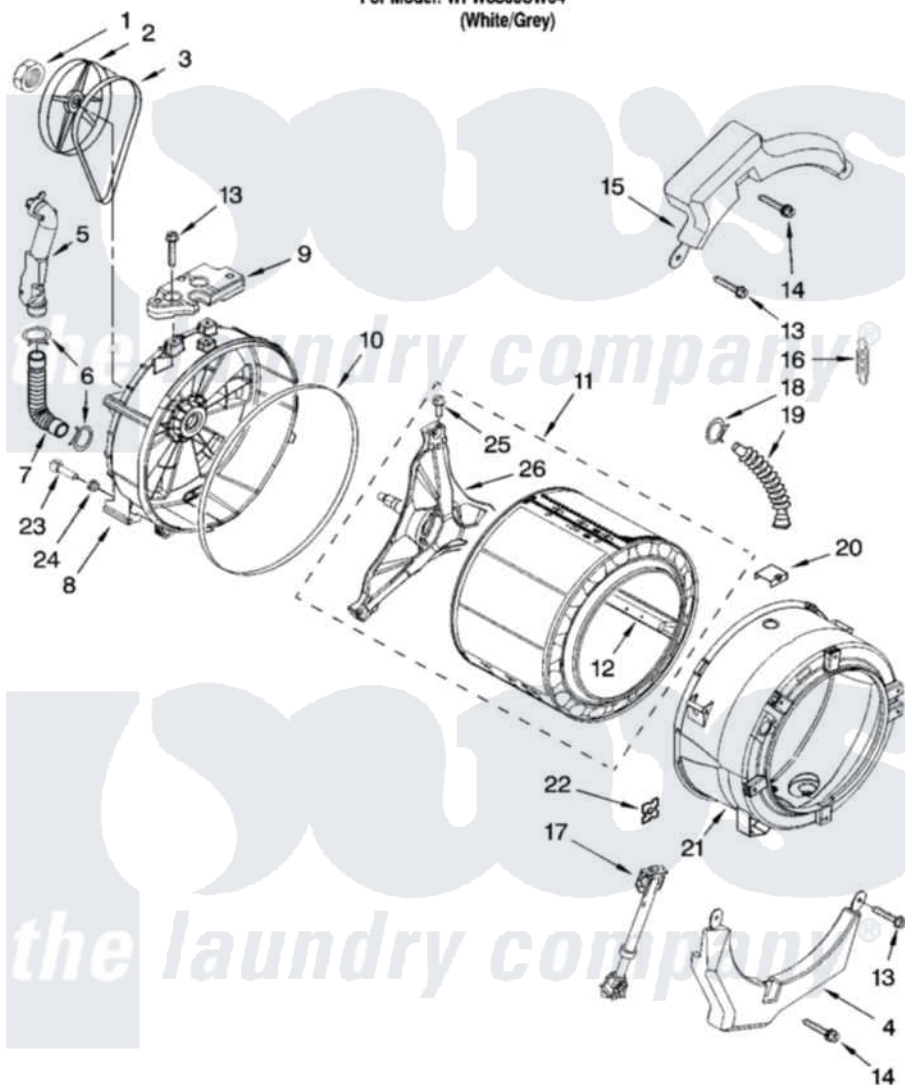

Whirlpool WFW8300SW04 06 - TUB AND BASKET PARTS, OPTIONAL PARTS (NOT INCLUDED)

TUB AND BASKET PARTS

For Model: WFW8300SW04
(White/Grey)

W10205674

7

Whirlpool [Residential Whirlpool WFW8300SW04 Washer Parts](#) Parts Diagram 06 - TUB AND BASKET PARTS, OPTIONAL PARTS (NOT INCLUDED)
Click on the part number to view part

Item	Original Part Number	Replaced By	Status	Part Description
1	8533999	W10283361		Nut, Pulley
2	8540088C			Pulley
3	8540101			Belt, Drive
4	W10151304	W10200297		Counterwgt
5	W10112169			Pipe, Ventilation
6	8540010	W10208156		Clamp
7	8540019			Hose, Exhaust
8	W10112658	280251		Tub-Outer
9	8540602			Counterweight, Rear
10	8540090	W10111158		Gasket
11	8540451			Basket, Complete
12	8540456			Baffle, Tub
13	W10094780	W10182109		Screw-Kit
14	W10174473	W10182109		Screw-Kit
15	W10151303	W10200296		Counterwgt

16	W10010360	280159	Spring
17	W10163171		Shock Absorber
18	3363365		Clamp, Hose
19	8540015		Hose, Exhaust
20	8540092		Clamp, Tub
21	W10112659	280251	Tub-Outer
22	8540072	8182512	Nut, Push-In
23	8540226	8181705	Ntc
24	8540766		Seal, Rubber
25	8540382		Screw
26	8540457	W10202464	Crosspiece Assembly
	72017		Paint, Touch-Up
"	350938		Paint, Pressurized Spray B
"	350930		Paint, Pressurized Spray B
"	799344		Paint, Touch-Up)
"	BLANK	Not Available	ACCESSORY PARTS
"	285863		Water System Parts
"	W10135699		Affresh Odor Remover