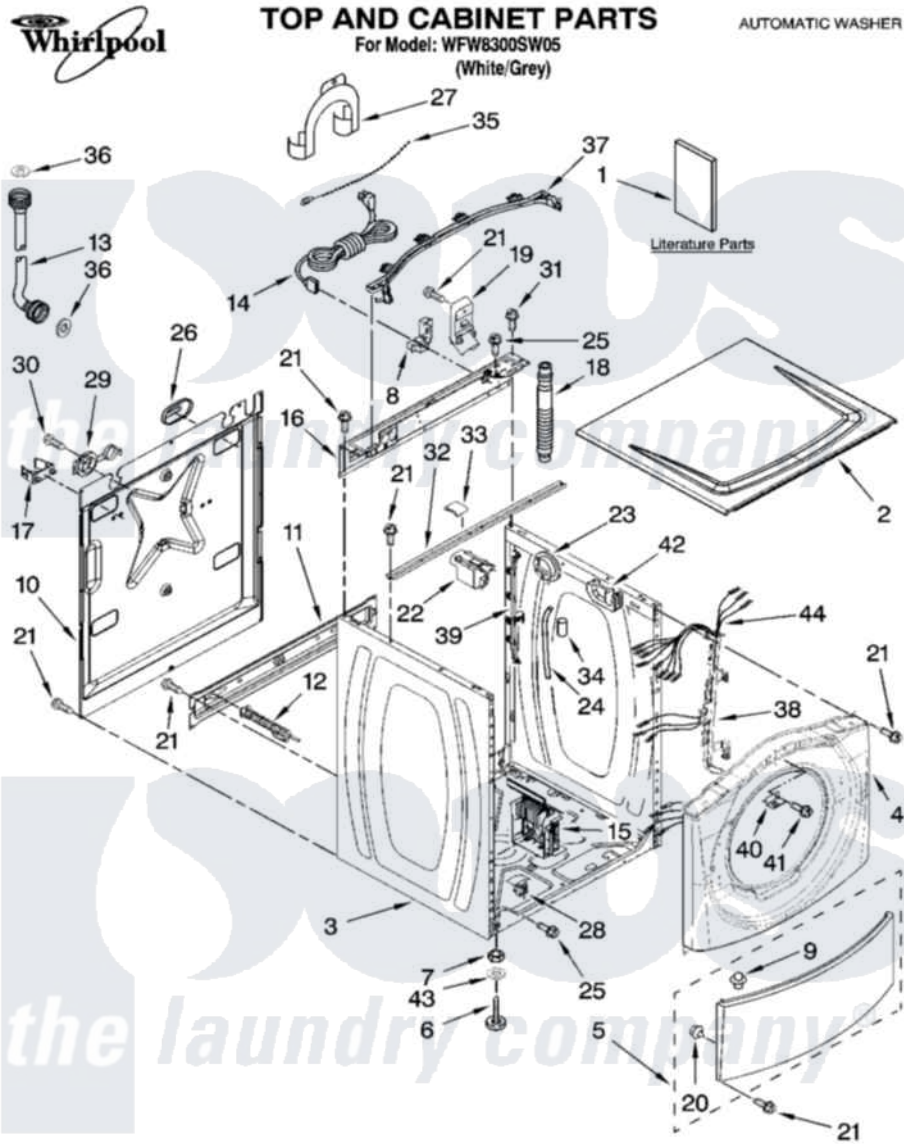

Whirlpool WFW8300SW05 01 - TOP AND CABINET PARTS

12-08 Printed in U.S.A. (drd) (psw)

1

Part No. W10238196 Rev. A

Whirlpool Residential Whirlpool WFW8300SW05 Washer Parts Parts Diagram 01 - TOP AND CABINET PARTS
 Click on the part number to view part

Item	Original Part Number	Replaced By	Status	Part Description
1	W10117767			Use And Care Guide
"	W10207732		Not Available	Tech Sheet
"	W10171154		Not Available	Energy Guide
"	8540913		Not Available	Quick Start Guide
2	8540716	W10303994		Top
3	W10201831	W10410294		Cabinet
4	8540572	8540746		Panel
5	8540813	8540664		Toe Panel
6	W10121677	W10245373		Foot, Leveling
7	3359452			Nut, Lock
8	W10110676	8182635		Strain Relief
9	8518891			Rivet
10	8540582			Panel, Rear
11	W10189659			Brace, Transport
12	8540199	W10285622		Bolt
13	8571377	89503		Hose-Inlet

"	8571378	89503	Hose-Inlet
14	W10029820		Cord, Power
15	W10171932		Motor Control Unit
16	W10161694		Brace, Rear
17	8540093		Clamp, Tube Transportation
18	W10225577	W10114608	Hose, Drain
19	8540607		Retainer, Hose Outlet
20	238614		Bumper And Isolation
21	W10015090	489442	Screw 3 2217757 Roller, Front
22	8540230	W10339736	Filter, Interference
23	W10163980		Switch, Pressure
24	8540294		Hose, Pressure Switch
25	8540479		Screw, Grounding
26	8540268		Cover, Transport
27	8540021	W10280024	U-Bend, Drain Hose
28	W10085220		Microswitch
29	8540728	8182699	Grommet, Cord Support
30	8540727	8182201	Screw, 3 X 8 mm
31	8540329		Screw, 8-18 X 7/16
32	8540720		Brace, Top
33	8283273		Damper, Brace
34	2161302	2162499	Sleeve, Suction Line
35	3347868	W10339879	Tie, Cable
36	16123		Washer Inlet-Hose Miscellaneous Parts Must be Ordered Separately.
37	W10168548		Harness Channel, Top Rear
38	W10168546		Harness Channel, Side Front
39	W10168547		Harness Channel, Side Rear
40	8540669		Bracket, Console Retainer
41	8533954	98006631	Screw
42	8540643		Bracket, Spring
43	487576		Washer, Nylon
44	W10208139		Harness, Wiring