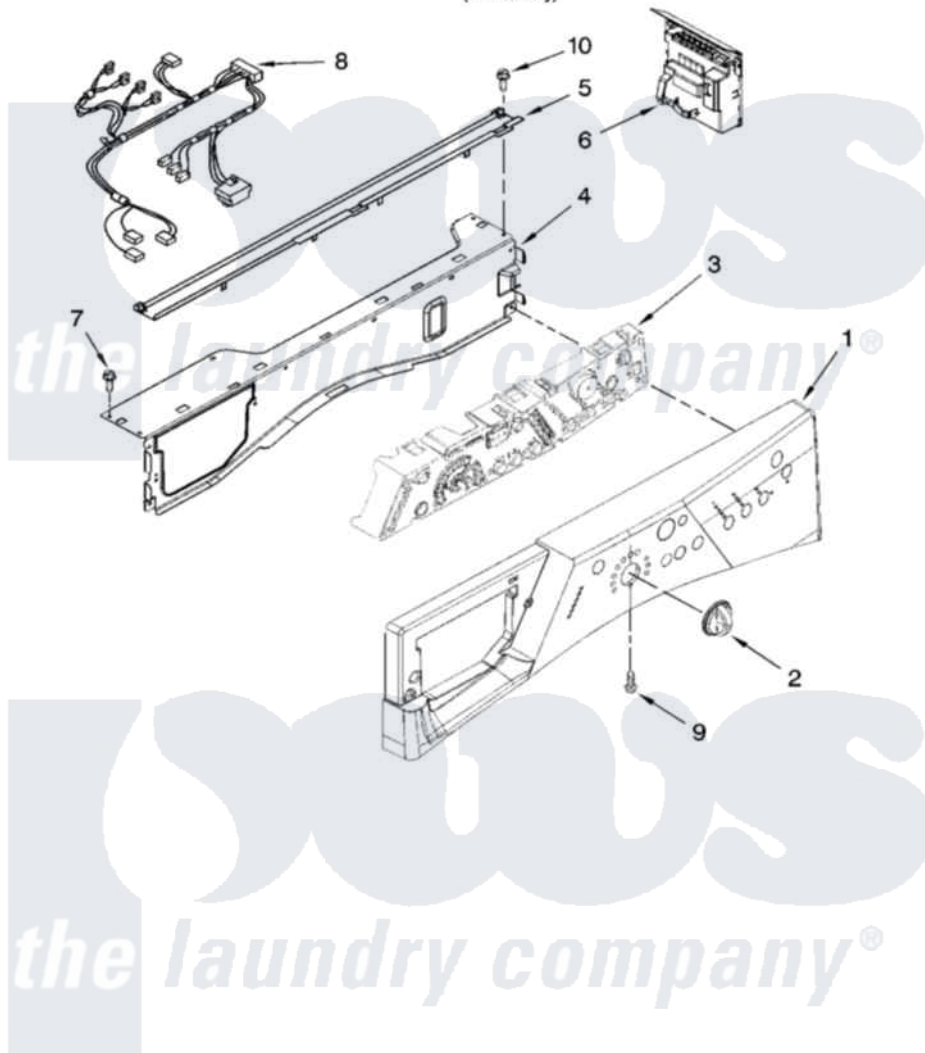

# Whirlpool WFW8300SW05 03 - CONTROL PANEL PARTS

## CONTROL PANEL PARTS

For Model: WFW8300SW05  
(White/Grey)

4

W10238198

Whirlpool [Residential Whirlpool WFW8300SW05 Washer Parts](#) Parts Diagram 03 - CONTROL PANEL PARTS  
Click on the part number to view part

Item	Original Part Number	Replaced By	Status	Part Description
1	<a href="#">W10099593</a>			Panel, Control
2	<a href="#">8574963</a>			Knob, Control
3	<a href="#">8571903</a>			User Interface
4	W10161692	<a href="#">W10240776</a>		Brace, Top Front
5	<a href="#">8540839</a>			Channel, Water
6	W10217409	<a href="#">W10246289</a>		Control-Elec
7	3390647	<a href="#">488729</a>		Screw
8	<a href="#">W10201875</a>			Harness, Wiring
9	8540282	<a href="#">8181661</a>		Screw, Actuator
10	W10015090	<a href="#">489442</a>		Screw 3 2217757 Roller, Front