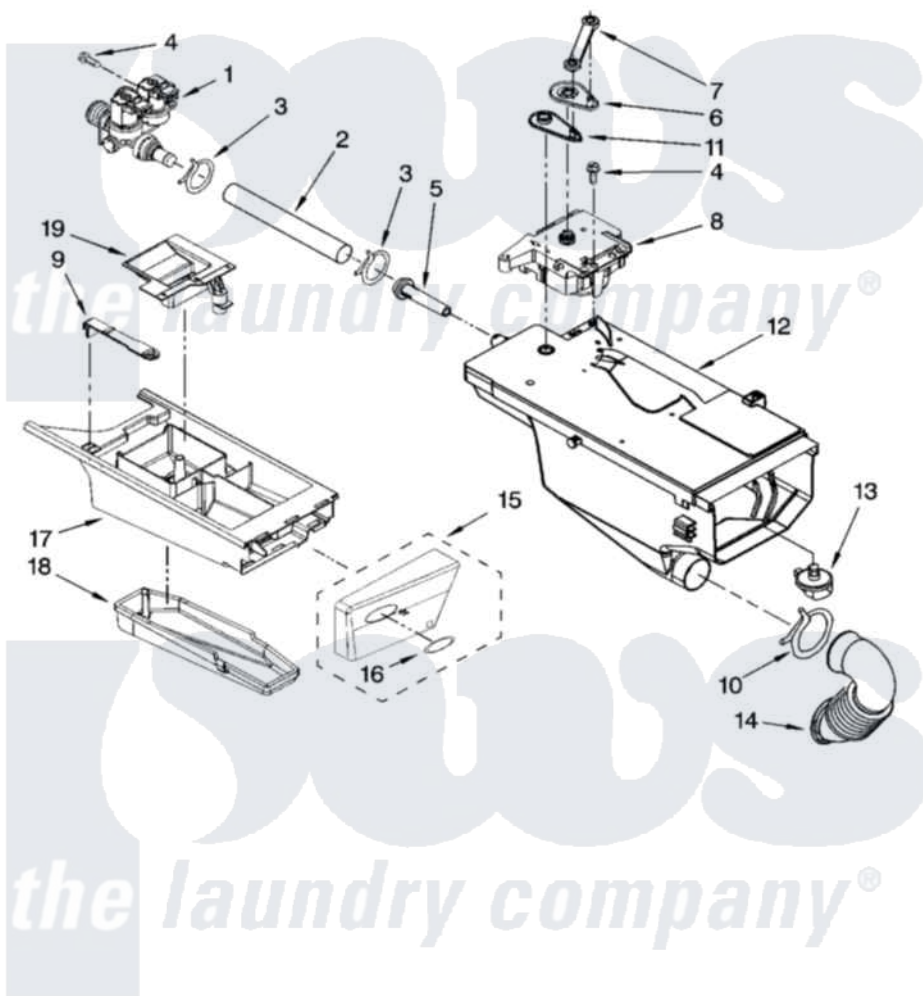

DISPENSER PARTS

For Model: WFW8300SW05
(White/Grey)

W10238198

5

Whirlpool [Residential Whirlpool WFW8300SW05 Washer Parts](#) Parts Diagram 04 - DISPENSER PARTS
Click on the part number to view part

Item	Original Part Number	Replaced By	Status	Part Description
1	8540751			Valve, Water Inlet
2	8540065			Hose, Valve To Dispenser
3	370450	596669		Clamp, Manifold
4	8540282	8181661		Screw, Actuator
5	8540042	8183181		Nozzle, Inlet
6	8540393			Cam, Actuator
7	8540394			Lever, Water Distribution
8	W10143587	W10143586		Actuator
9	8540400	8181721		Hook, Drawer
10	8281276			Clamp, Hose
11	8540395			Connection, Lever
12	8540058			Dispenser
13	8540053			Nozzle, Distribution
14	8540063			Hose, Dispenser To Tub
15	8571947			Handle, Drawer
16	W10117943	8303811		Badge, Assembly