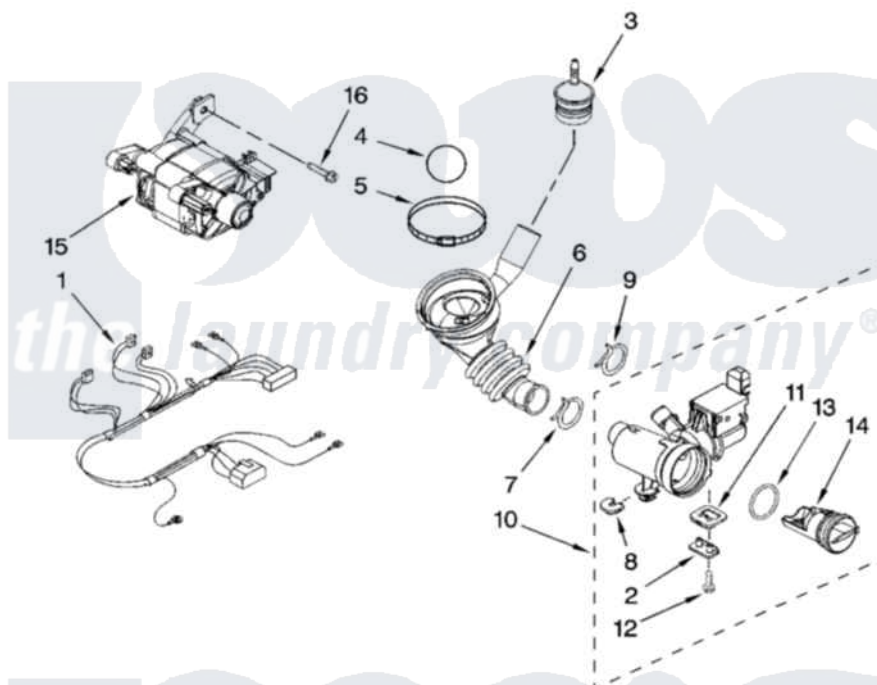

Whirlpool WFW8300SW05 05 - PUMP AND MOTOR PARTS

PUMP AND MOTOR PARTS

For Model: WFW8300SW05
(White/Grey)

Whirlpool [Residential Whirlpool WFW8300SW05 Washer Parts](#) Parts Diagram 05 - PUMP AND MOTOR
PARTS

[Click on the part number to view part](#)

Item	Original Part Number	Replaced By	Status	Part Description
1	W10201879			Harness, Motor
2	8540033			Cap, Right Foot
3	8540180	W10405608		Air Trap
4	8540013			Ball
5	8540008			Clamp
6	8540012			Hose, Tub To Pump
7	370448	616099		Clamp
8	W10034820			Foot, Rubber
9	356138			Clamp, Hose
10	W10130913			Pump
11	W10034830			Foot, Rubber
12	8533964			Screw, 10-16 X 1.25
13	8540025	W10130913		Pump
14	8540996	W10130913		Pump
15	W10171927			Motor, Drive
16	8540134			Bolt, Motor