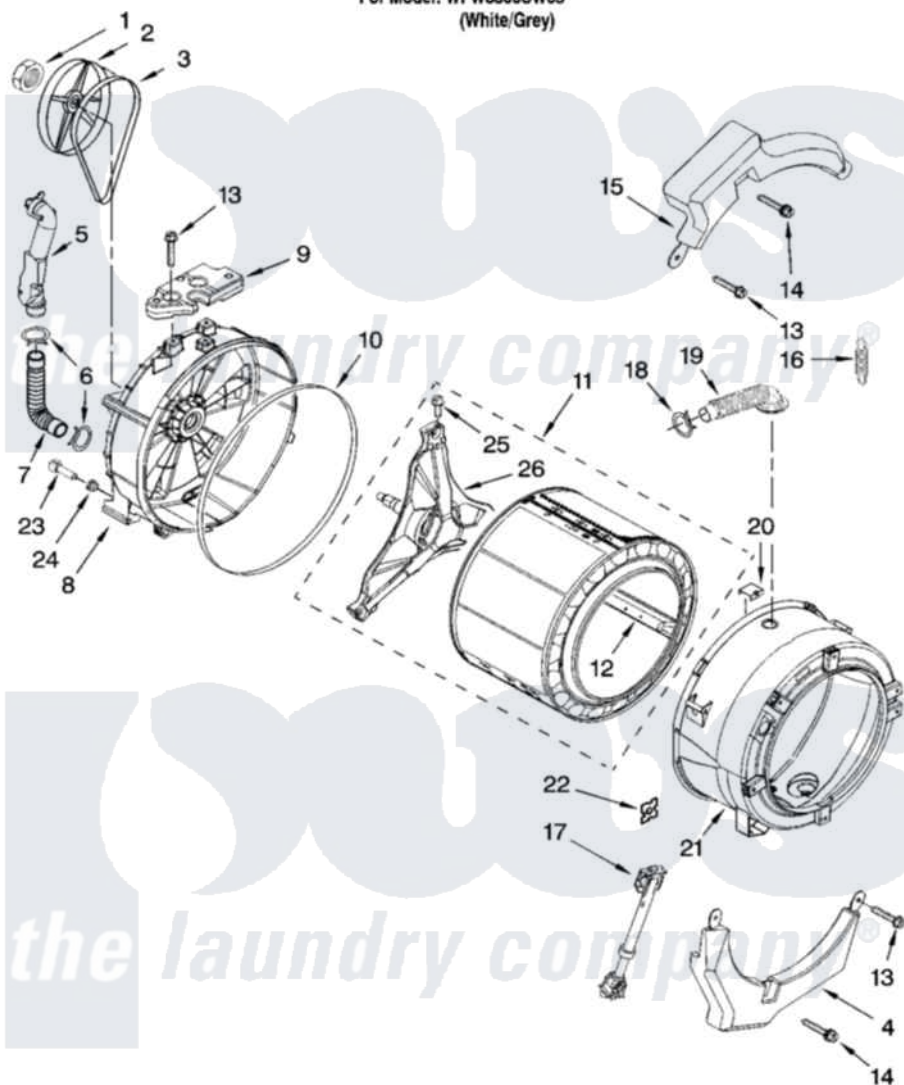

**Whirlpool WFW8300SW05 06 - TUB AND BASKET PARTS, OPTIONAL PARTS (NOT INCLUDED)**

**TUB AND BASKET PARTS**

For Model: WFW8300SW05  
(White/Grey)

W10238198

7

Whirlpool [Residential Whirlpool WFW8300SW05 Washer Parts Diagram 06 - TUB AND BASKET PARTS, OPTIONAL PARTS \(NOT INCLUDED\)](#)  
Click on the part number to view part

Item	Original Part Number	Replaced By	Status	Part Description
1	8533999	<a href="#">W10283361</a>		Nut, Pulley
2	<a href="#">8540088C</a>			Pulley
3	<a href="#">8540101</a>			Belt, Drive
4	W10151304	<a href="#">W10200297</a>		Counterwgt
5	<a href="#">W10112169</a>			Pipe, Ventilation
6	8540010	<a href="#">W10208156</a>		Clamp
7	<a href="#">8540019</a>			Hose, Exhaust
8	W10202942	<a href="#">W10364247</a>		Tub-Outer
9	<a href="#">8540602</a>			Counterweight, Rear
10	8540090	<a href="#">W10111158</a>		Gasket
11	<a href="#">8540451</a>			Basket, Complete
12	<a href="#">8540456</a>			Baffle, Tub
13	W10094780	<a href="#">W10182109</a>		Screw-Kit
14	W10174473	<a href="#">W10182109</a>		Screw-Kit
15	W10151303	<a href="#">W10200296</a>		Counterwgt

16	W10010360	<a href="#">280159</a>	Spring
17	<a href="#">W10163171</a>		Shock Absorber
18	<a href="#">3363365</a>		Clamp, Hose
19	<a href="#">8540015</a>		Hose, Exhaust
20	<a href="#">8540092</a>		Clamp, Tub
21	W10112659	<a href="#">280251</a>	Tub-Outer
22	8540072	<a href="#">8182512</a>	Nut, Push-In
23	8540226	<a href="#">8181705</a>	Ntc
24	<a href="#">8540766</a>		Seal, Rubber
25	<a href="#">8540382</a>		Screw
26	8540457	<a href="#">W10202464</a>	Crosspiece Assembly
	<a href="#">72017</a>		Paint, Touch-Up
"	<a href="#">350938</a>		Paint, Pressurized Spray B
"	<a href="#">350930</a>		Paint, Pressurized Spray B
"	<a href="#">799344</a>		Paint, Touch-Up )
"	BLANK	Not Available	ACCESSORY PARTS
"	<a href="#">285863</a>		Water System Parts
"	<a href="#">W10135699</a>		Affresh Odor Remover