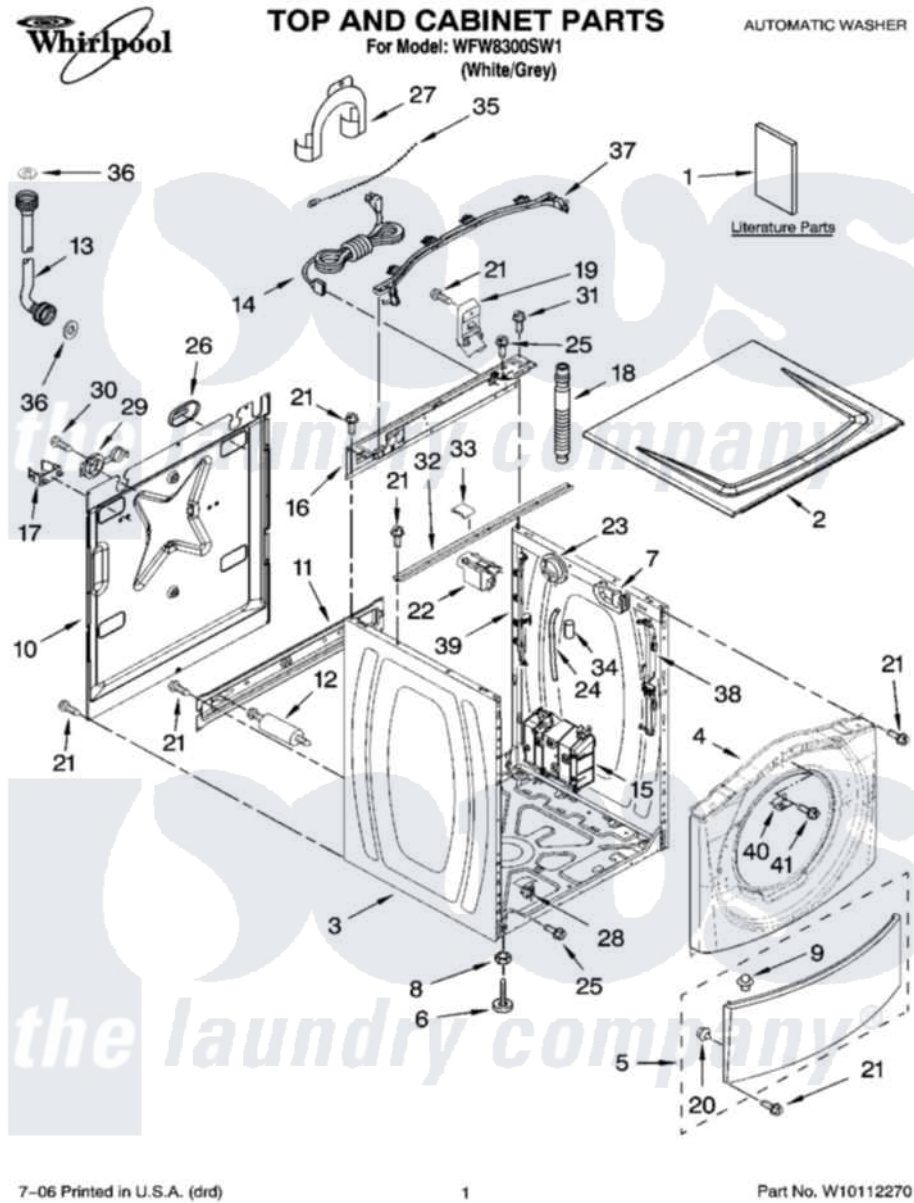

Whirlpool WFW8300SW1 01 - TOP AND CABINET PARTS

7-06 Printed in U.S.A. (drd)

1

Part No. W10112270

Whirlpool Residential Whirlpool WFW8300SW1 Washer Parts Parts Diagram 01 - TOP AND CABINET PARTS
 Click on the part number to view part

Item	Original Part Number	Replaced By	Status	Part Description
1	W10071770		Not Available	Use & Care Guide
"	W10071760			Tech Sheet
"	8540904		Not Available	Energy Guide
"	8540913		Not Available	Quick Start Guide
2	8540716	W10303994		Top
3	8540548	W10410294		Cabinet
4	8540572	8540746		Panel
5	8540813	8540664		Toe Panel
6	389102	W10001130		Foot, Leveling
7	8540643			Bracket, Spring
8	3359452			Nut, Lock
9	8518891			Rivet
10	8540582			Panel, Rear
11	8540583	W10189659		Brace, Transport
12	8540199	W10285622		Bolt
13	8571377	89503		Hose-Inlet

"	8571378	89503	Hose-Inlet
14	8540752	W10205499	Cord, Power
15	8540135	W10197864	Motor Control Unit
16	8540557		Brace, Rear
17	8540093		Clamp, Tube Transportation
18	8540011	W10114608	Hose, Drain
19	8540607		Retainer, Hose Outlet
20	8540977	238614	Bumper And Isolation
21	W10015090	489442	Screw 3 2217757 Roller, Front
22	8540230	W10339736	Filter, Interference
23	8540224	W10163980	Switch, Pressure
24	8540294		Hose, Pressure Switch
25	8540479		Screw, Grounding
26	8540268		Cover, Transport
27	8540021	W10280024	U-Bend, Drain Hose
28	8540210	W10085220	Microswitch
29	8540728	8182699	Grommet, Cord Support
30	8540727	8182201	Screw, 3 X 8 mm
31	8540329		Screw, 8-18 X 7/16
32	8540720		Brace, Top
33	8283273		Damper, Brace
34	2161302	2162499	Sleeve, Suction Line
35	8540947	W10339879	Tie, Cable
36	16123		Washer Inlet-Hose Miscellaneous Parts Must be Ordered Separately.
37	8540290	W10168548	Harness Channel, Top Rear
38	8540288	W10168546	Harness Channel, Side Front
39	8540289	W10168547	Harness Channel, Side Rear
40	8540669		Bracket, Console Retainer
41	8533954	98006631	Screw