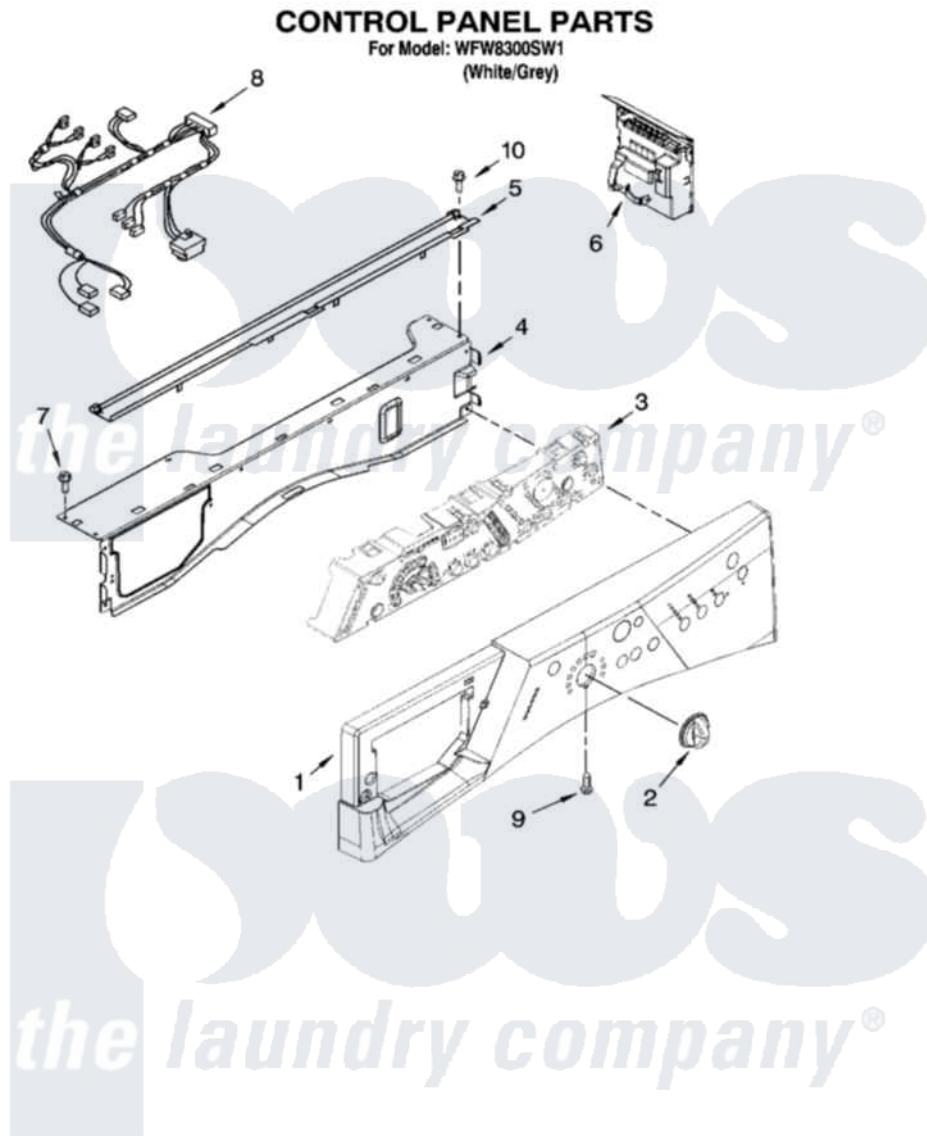

Whirlpool WFW8300SW1 03 - CONTROL PANEL PARTS

4

W10112270

Whirlpool [Residential Whirlpool WFW8300SW1 Washer Parts](#) Parts Diagram 03 - CONTROL PANEL PARTS
Click on the part number to view part

Item	Original Part Number	Replaced By	Status	Part Description
1	8574927	W10099593		Panel, Control
2	8571944	8574963		Knob, Control
3	8571903			User Interface
4	8540558	W10240776		Brace, Top Front
5	8540839			Channel, Water
6	W10110072	W10205839		Control-Elec
7	3390647	488729		Screw
8	8540703	W10169929		Harness, Wiring
9	8540282	8181661		Screw, Actuator
10	W10015090	489442		Screw 3 2217757 Roller, Front