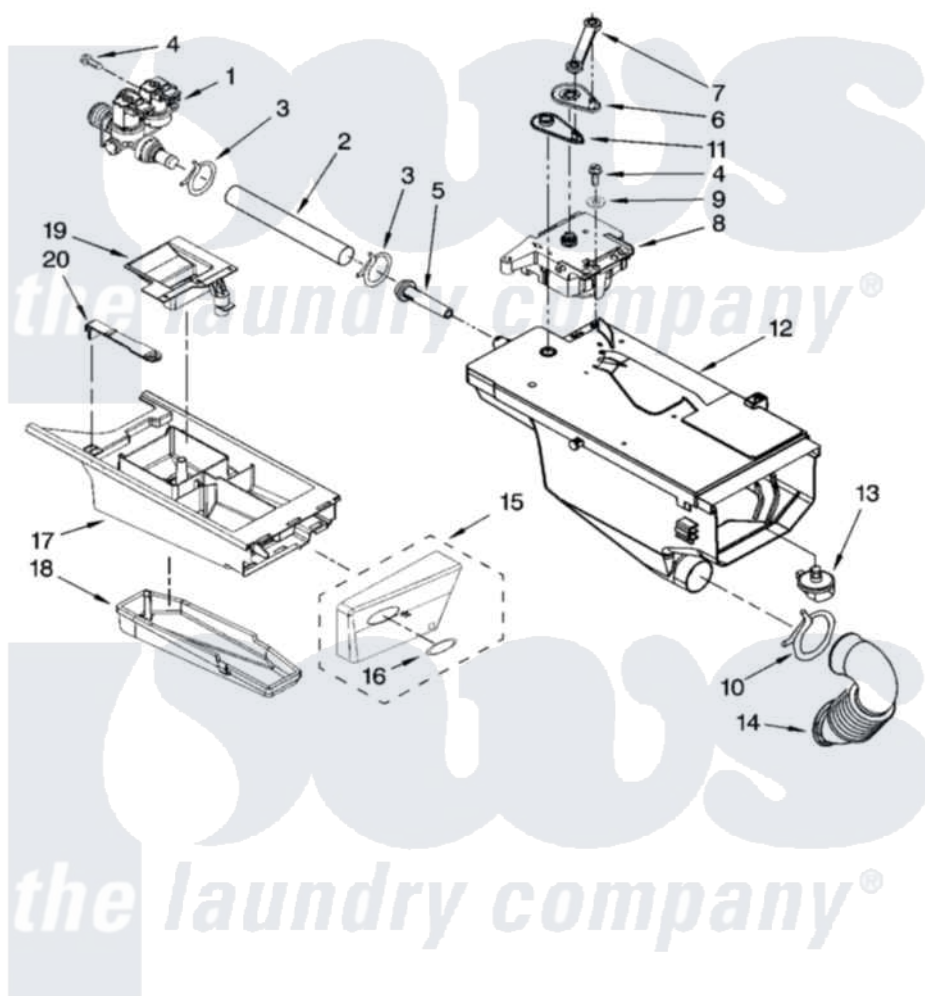

Whirlpool WFW8300SW1 04 - DISPENSER PARTS

DISPENSER PARTS

For Model: WFW8300SW1
(White/Grey)

W10112270

5

[Whirlpool Residential Whirlpool WFW8300SW1 Washer Parts](#) Parts Diagram 04 - DISPENSER PARTS

[Click on the part number to view part](#)

Item	Original Part Number	Replaced By	Status	Part Description
1	8540751			Valve, Water Inlet
2	8540065			Hose, Valve To Dispenser
3	370450	596669		Clamp, Manifold
4	8540282	8181661		Screw, Actuator
5	8540042	8183181		Nozzle, Inlet
6	8540393			Cam, Actuator
7	8540394			Lever, Water Distribution
8	8540041	W10143586		Actuator
9	VS611	8526417		Washer
10	8281276			Clamp, Hose
11	8540395			Connection, Lever
12	8540058			Dispenser
13	8540053			Nozzle, Distribution
14	8540063			Hose, Dispenser To Tub
15	8571947			Handle, Drawer
16	8303811			Badge, Assembly