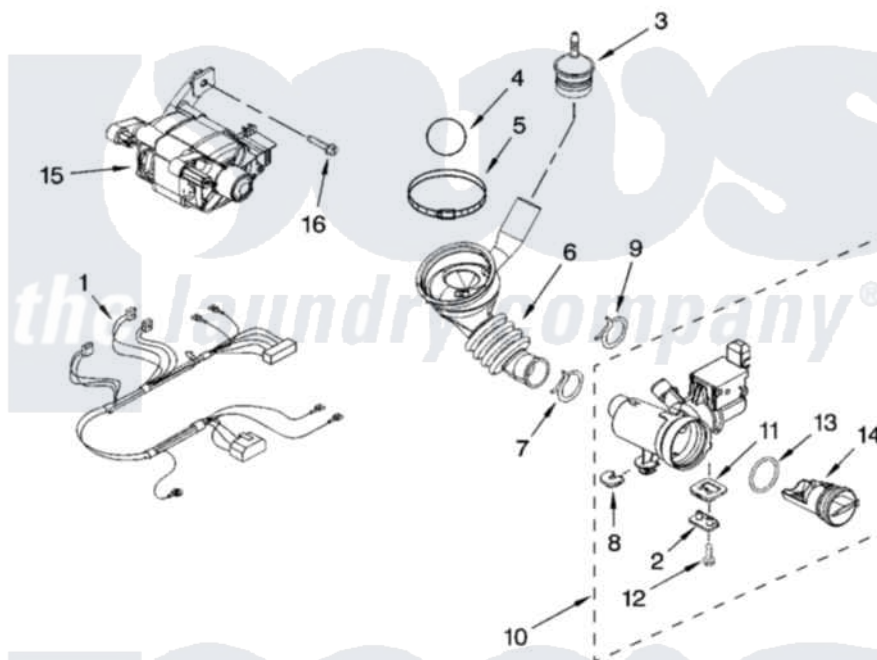

PUMP AND MOTOR PARTS

For Model: WFW8300SW1
(White/Grey)

Whirlpool [Residential Whirlpool WFW8300SW1 Washer Parts](#) Parts Diagram 05 - PUMP AND MOTOR PARTS

Click on the part number to view part

Item	Original Part Number	Replaced By	Status	Part Description
1	8540704	W10166995		Harness, Motor
2	8540033			Cap, Right Foot
3	8540180	W10405608		Air Trap
4	8540013			Ball
5	8540008			Clamp
6	8540012			Hose, Tub To Pump
7	370448	616099		Clamp
8	8540032	W10034820		Foot, Rubber
9	356138			Clamp, Hose
10	8540024	W10130913		Pump
11	8540031			Damper, Rubber
12	8533964			Screw, 10-16 X 1.25
13	8540025	W10130913		Pump
14	8540996	W10130913		Pump
15	8540133	W10140579		Motor, Drive
16	8540134			Bolt, Motor