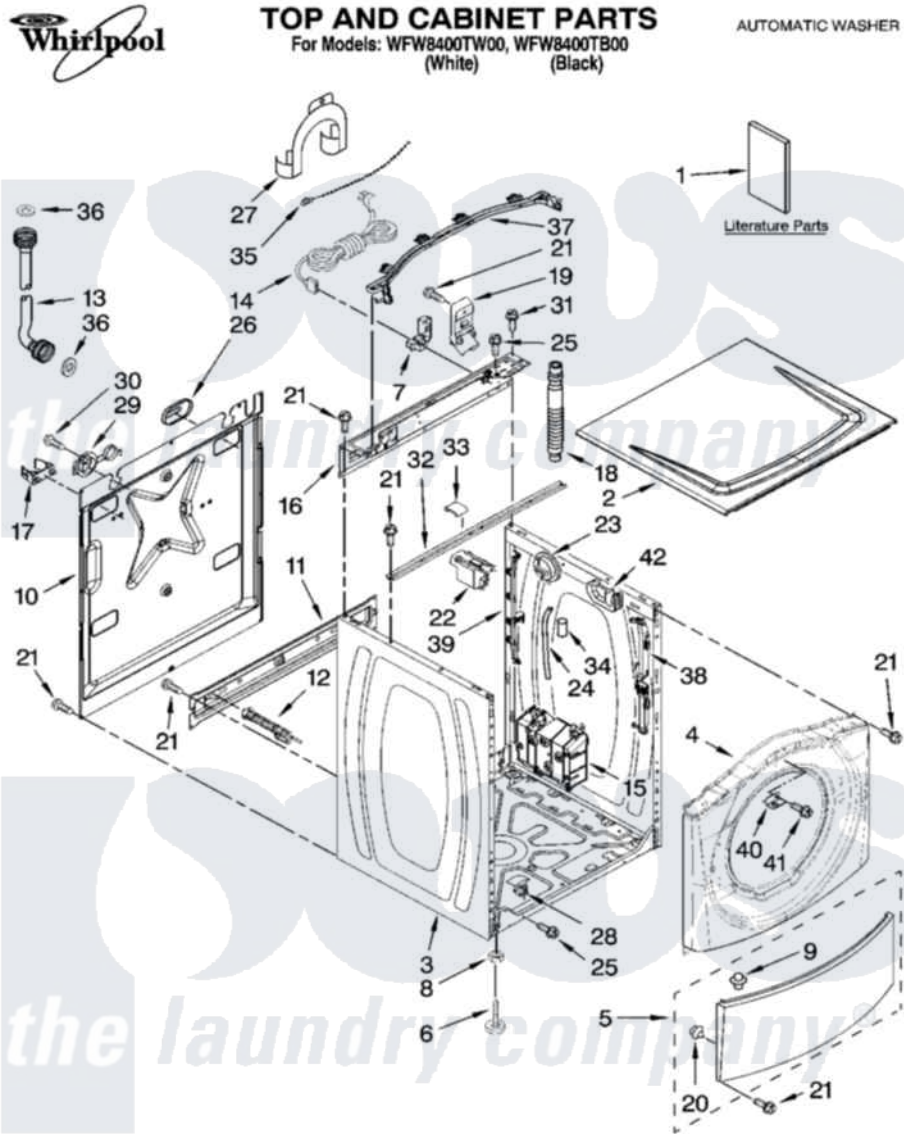

Whirlpool WFW8400TB00 01 - TOP AND CABINET PARTS

10-07 Printed in U.S.A. (drd)

1

Part No. W10139064 Rev. B

Whirlpool [Residential Whirlpool WFW8400TB00 Washer Parts](#) Parts Diagram 01 - TOP AND CABINET PARTS
 Click on the part number to view part

Item	Original Part Number	Replaced By	Status	Part Description
1	W10117768		Not Available	Use & Care Guide
"	W10071760			Tech Sheet
"	W10128102		Not Available	Energy Guide (White Model)
"	W10157937		Not Available	Energy Guide (Black Model)
"	8540316		Not Available	Quick Start Guide
2	8540716	W10303994		Top
"	W10128645			Top
3	8540548	W10410294		Cabinet
"	W10117456			Cabinet
4	8540572	8540746		Panel
"	W10128427			Panel, Front
5	8540813	8540664		Toe Panel
"	W10112981	W10112961		Panel
6	W10121677	W10245373		Foot, Leveling
7	W10110676	8182635		Strain Relief
8	3359452			Nut, Lock