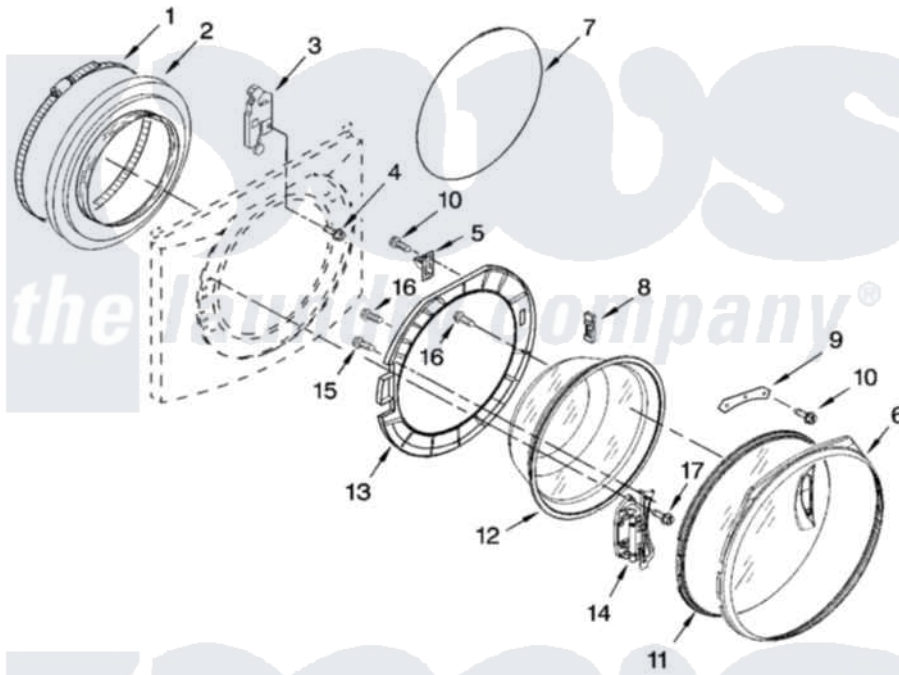

# Whirlpool WFW8400TB00 02 - DOOR AND LATCH PARTS

## DOOR AND LATCH PARTS

For Models: WFW8400TW00, WFW8400TB00  
(White) (Black)

W10139064

3

Whirlpool [Residential Whirlpool WFW8400TB00 Washer Parts](#) Parts Diagram 02 - DOOR AND LATCH PARTS  
Click on the part number to view part

Item	Original Part Number	Replaced By	Status	Part Description
1	<a href="#">8540108</a>			Clamp, Bellow To Tub
2	8540952	<a href="#">W10111435</a>		Bellow
3	8540772	<a href="#">W10253483</a>		Lock, Door
4	<a href="#">8540725</a>			Screw
5	8540221	<a href="#">W10111148</a>		Strike
6	<a href="#">8540533</a>			Trim Ring, Outer Door
"	<a href="#">W10135726</a>			Trim Ring, Outer Door
7	8540107	<a href="#">W10217563</a>		Clamp, Bellow To Front Panel
8	<a href="#">8540115</a>			Clamp, Support
9	<a href="#">8540114</a>			Clamp, Glass
10	8540513	<a href="#">8182214</a>		Screw
11	<a href="#">8540588</a>			Frame, Door Front Assembly
"	<a href="#">W10128432</a>			Frame, Door Front Assembly
12	8540428	<a href="#">W10388315</a>		Glass, Door
13	<a href="#">W10138523</a>			Frame, Door Back Support
14	8540416	<a href="#">W10118967</a>		Hinge, Door