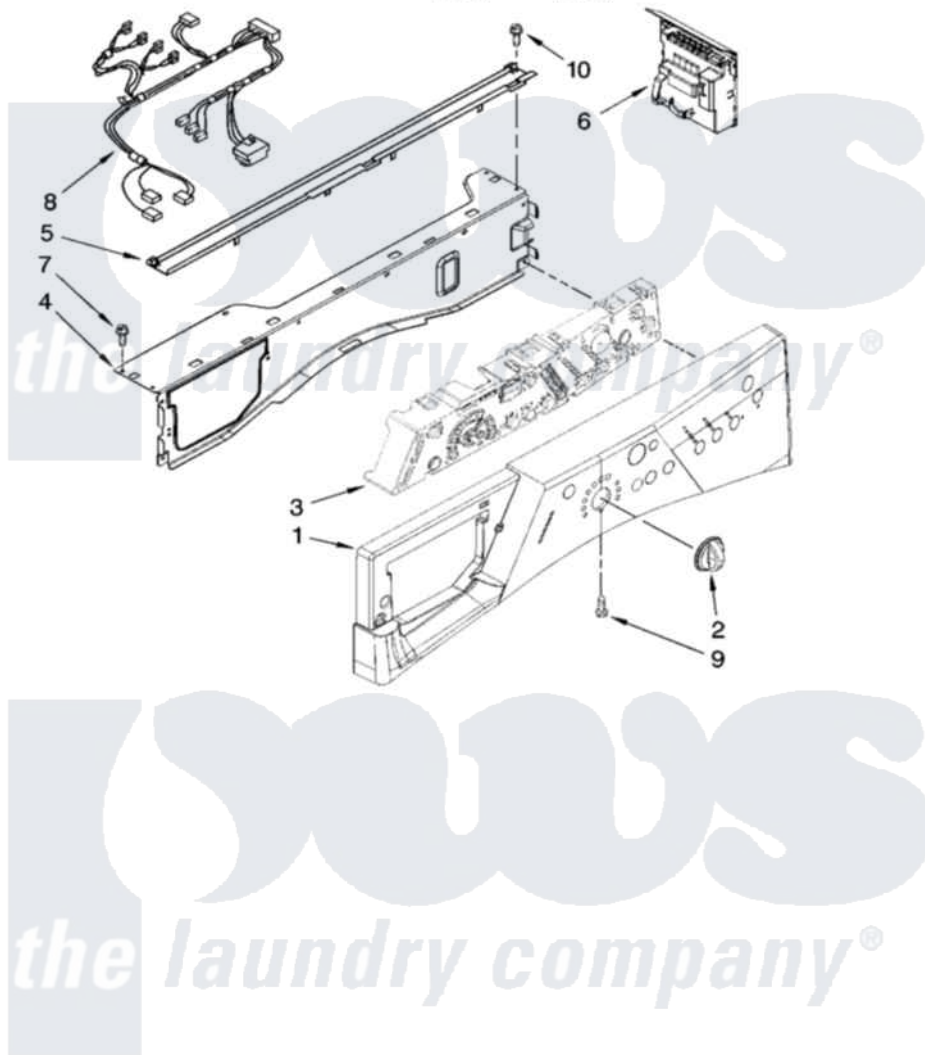

Whirlpool WFW8400TB00 03 - CONTROL PANEL PARTS

CONTROL PANEL PARTS

For Models: WFW8400TW00, WFW8400TB00
(White) (Black)

4

W10139064

Whirlpool Residential Whirlpool WFW8400TB00 Washer Parts Parts Diagram 03 - CONTROL PANEL PARTS
Click on the part number to view part

Item	Original Part Number	Replaced By	Status	Part Description
1	W10132001			Panel, Control
"	W10131963			Panel, Control
2	8574963			Knob, Control
"	W10129067			Knob, Control
3	8574920			User Interface
"	W10149382			User Interface
4	8540558	W10240776		Brace, Top Front
5	8540839			Channel, Water
6	W10160253	W10205841		Control-Elec
7	3390647	488729		Screw
8	8540524	W10184856		Harness, Wiring
9	8540282	8181661		Screw, Actuator
10	W10015090	489442		Screw 3 2217757 Roller, Front