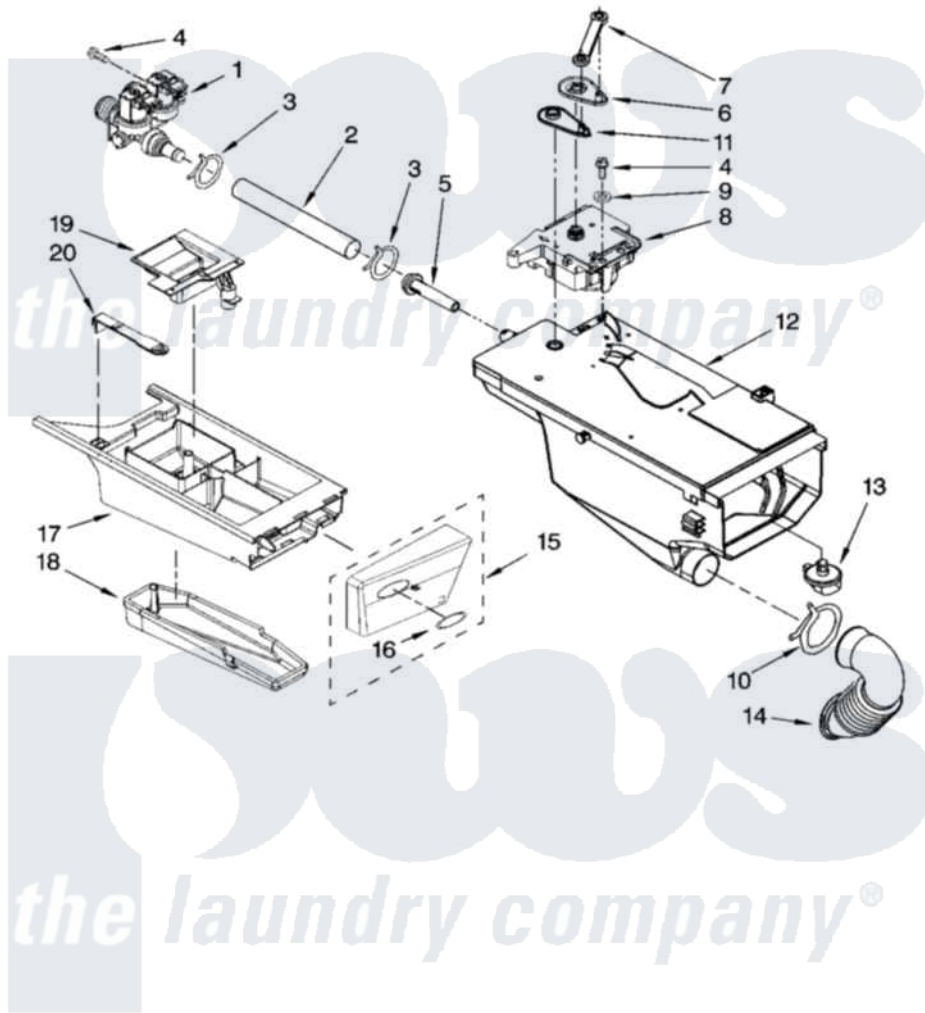

Whirlpool WFW8400TB00 04 - DISPENSER PARTS

DISPENSER PARTS

For Models: WFW8400TW00, WFW8400TB00
(White) (Black)

W10139064

5

Whirlpool Residential Whirlpool WFW8400TB00 Washer Parts Parts Diagram 04 - DISPENSER PARTS
Click on the part number to view part

Item	Original Part Number	Replaced By	Status	Part Description
1	8540751			Valve, Water Inlet
2	8540065			Hose, Valve To Dispenser
3	370450	596669		Clamp, Manifold
4	8540282	8181661		Screw, Actuator
5	8540042	8183181		Nozzle, Inlet
6	8540393			Cam, Actuator
7	8540394			Lever, Water Distribution
8	8540041	W10143586		Actuator
9	VS611	8526417		Washer
10	8281276			Clamp, Hose
11	8540395			Connection, Lever
12	8540058			Dispenser
13	8540053			Nozzle, Distribution
14	8540063			Hose, Dispenser To Tub
15	8574948			Handle, Drawer
"	W10099634			Handle, Drawer