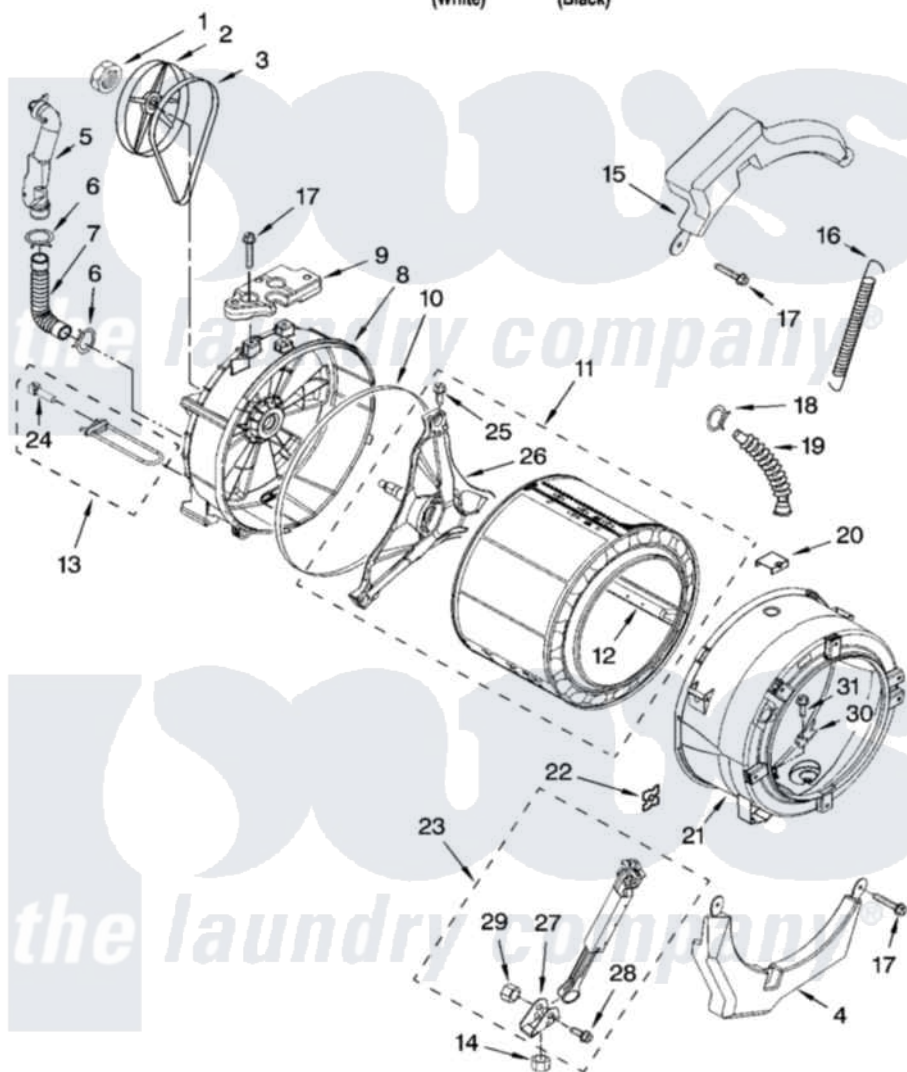

# Whirlpool WFW8400TB00 06 - TUB AND BASKET PARTS, OPTIONAL PARTS (NOT INCLUDED)

## TUB AND BASKET PARTS

For Models: WFW8400TW00, WFW8400TB00  
(White) (Black)

W10139064

7

Whirlpool [Residential Whirlpool WFW8400TB00 Washer Parts](#) Parts Diagram 06 - TUB AND BASKET PARTS, OPTIONAL PARTS (NOT INCLUDED).  
Click on the part number to view part

Item	Original Part Number	Replaced By	Status	Part Description
1	8533999	<a href="#">W10283361</a>		Nut, Pulley
2	<a href="#">8540088C</a>			Pulley
3	<a href="#">8540101</a>			Belt, Drive
4	8540600	<a href="#">W10200297</a>		Counterwgt
5	<a href="#">W10112169</a>			Pipe, Ventilation
6	8540010	<a href="#">W10208156</a>		Clamp
7	<a href="#">8540019</a>			Hose, Exhaust
8	W10112663	<a href="#">280255</a>		Tub-Outer
9	<a href="#">8540604</a>			Counterweight, Rear
10	8540090	<a href="#">W10111158</a>		Gasket
11	<a href="#">8540357</a>			Basket, Complete
12	<a href="#">8540360</a>			Baffle, Tub
13	8540323	<a href="#">8182666</a>		Element, Heating
14	<a href="#">8534084</a>			Nut, Shock Absorber Mounting
15	8540598	<a href="#">W10200296</a>		Counterwgt