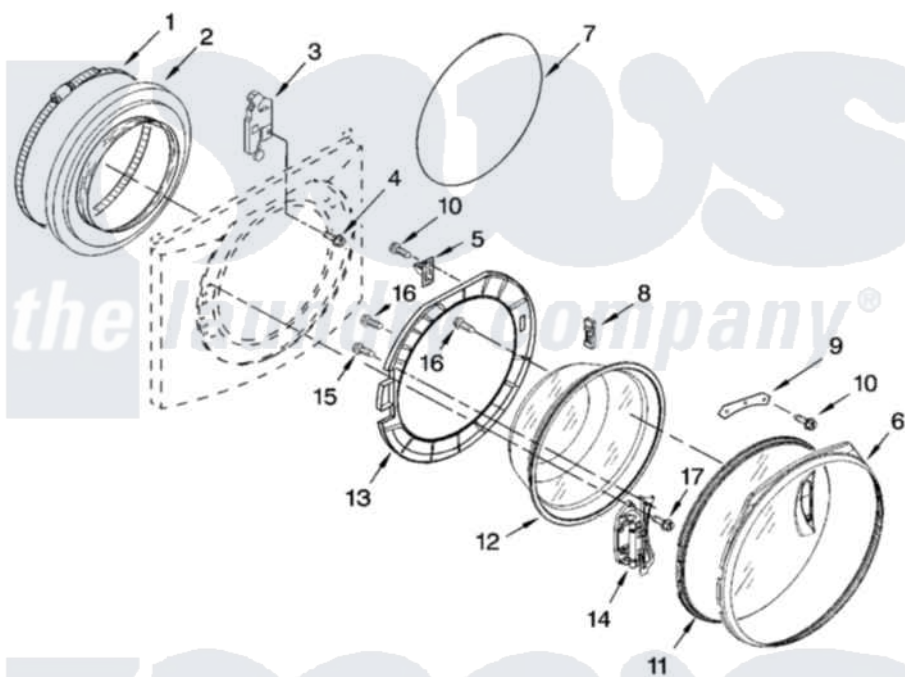

Whirlpool WFW8400TB01 02 - DOOR AND LATCH PARTS

DOOR AND LATCH PARTS

For Model: WFW8400TB01
(Black)

W10205315

3

Whirlpool Residential Whirlpool WFW8400TB01 Washer Parts Parts Diagram 02 - DOOR AND LATCH PARTS
Click on the part number to view part

Item	Original Part Number	Replaced By	Status	Part Description
1	8540108			Clamp, Bellow To Tub
2	8540952	W10111435		Bellow
3	8540772	W10253483		Lock, Door
4	8540725			Screw
5	8540221	W10111148		Strike
6	W10135726			Trim Ring, Outer Door
7	8540107	W10217563		Clamp, Bellow To Front Panel
8	8540115			Clamp, Support
9	8540114			Clamp, Glass
10	8540513	8182214		Screw
11	W10128432			Frame, Door Front Assembly
12	8540428	W10388315		Glass, Door
13	W10138523			Frame, Door Back Support
14	8540416	W10118967		Hinge, Door
15	8540284	8181660		Screw
16	8540282	8181661		Screw, Actuator