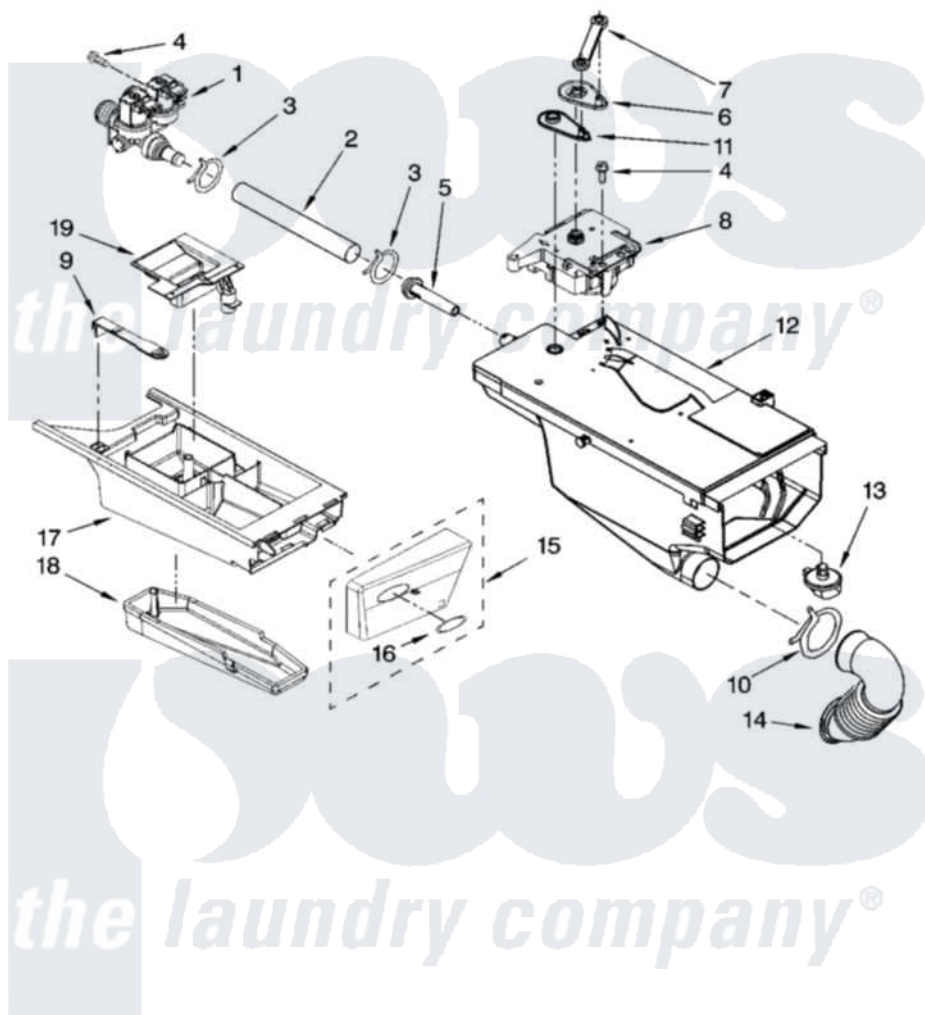

# Whirlpool WFW8400TB01 04 - DISPENSER PARTS

## DISPENSER PARTS

For Model: WFW8400TB01  
(Black)

W10205315

5

Whirlpool Residential Whirlpool WFW8400TB01 Washer Parts Parts Diagram 04 - DISPENSER PARTS

[Click on the part number to view part](#)

Item	Original Part Number	Replaced By	Status	Part Description
1	<a href="#">8540751</a>			Valve, Water Inlet
2	<a href="#">8540065</a>			Hose, Valve To Dispenser
3	370450	<a href="#">596669</a>		Clamp, Manifold
4	8540282	<a href="#">8181661</a>		Screw, Actuator
5	8540042	<a href="#">8183181</a>		Nozzle, Inlet
6	<a href="#">8540393</a>			Cam, Actuator
7	<a href="#">8540394</a>			Lever, Water Distribution
8	W10143587	<a href="#">W10143586</a>		Actuator
9	8540400	<a href="#">8181721</a>		Hook, Drawer
10	<a href="#">8281276</a>			Clamp, Hose
11	<a href="#">8540395</a>			Connection, Lever
12	<a href="#">8540058</a>			Dispenser
13	<a href="#">8540053</a>			Nozzle, Distribution
14	<a href="#">8540063</a>			Hose, Dispenser To Tub
15	<a href="#">W10099634</a>			Handle, Drawer
16	W10117943	<a href="#">8303811</a>		Badge, Assembly