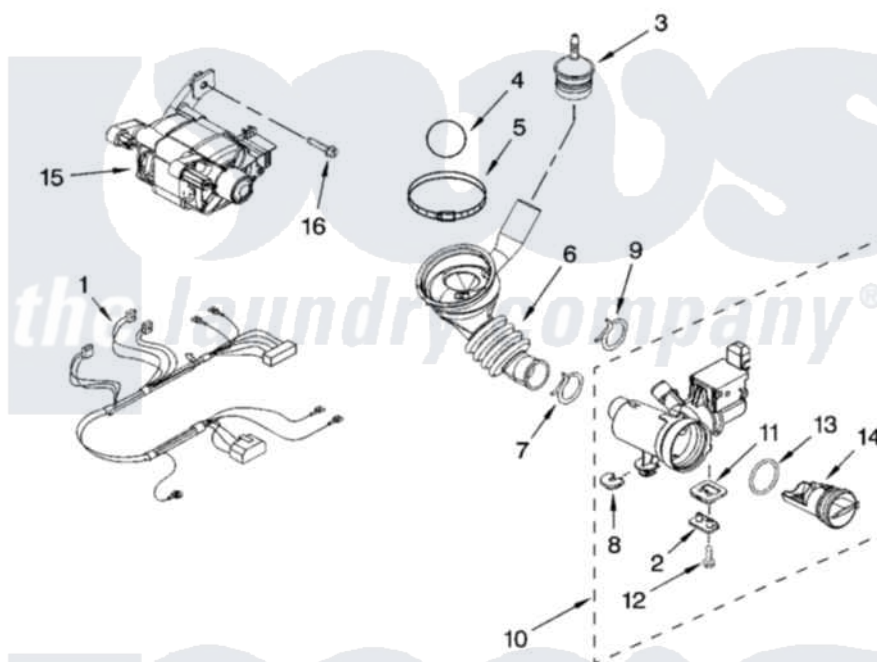

Whirlpool WFW8400TB01 05 - PUMP AND MOTOR PARTS

PUMP AND MOTOR PARTS

For Model: WFW8400TB01
(Black)

6

W10205315

Whirlpool [Residential Whirlpool WFW8400TB01 Washer Parts](#) Parts Diagram 05 - PUMP AND MOTOR
PARTS

[Click on the part number to view part](#)

Item	Original Part Number	Replaced By	Status	Part Description
1	W10166993	W10204534		Harns-Wire
2	8540033			Cap, Right Foot
3	8540180	W10405608		Air Trap
4	8540013			Ball
5	8540008			Clamp
6	8540012			Hose, Tub To Pump
7	370448	616099		Clamp
8	W10034820			Foot, Rubber
9	356138			Clamp, Hose
10	W10130913			Pump
11	W10034830			Foot, Rubber
12	8533964			Screw, 10-16 X 1.25
13	8540025	W10130913		Pump
14	8540996	W10130913		Pump
15	W10140581			Motor, Drive
16	8540134			Bolt, Motor