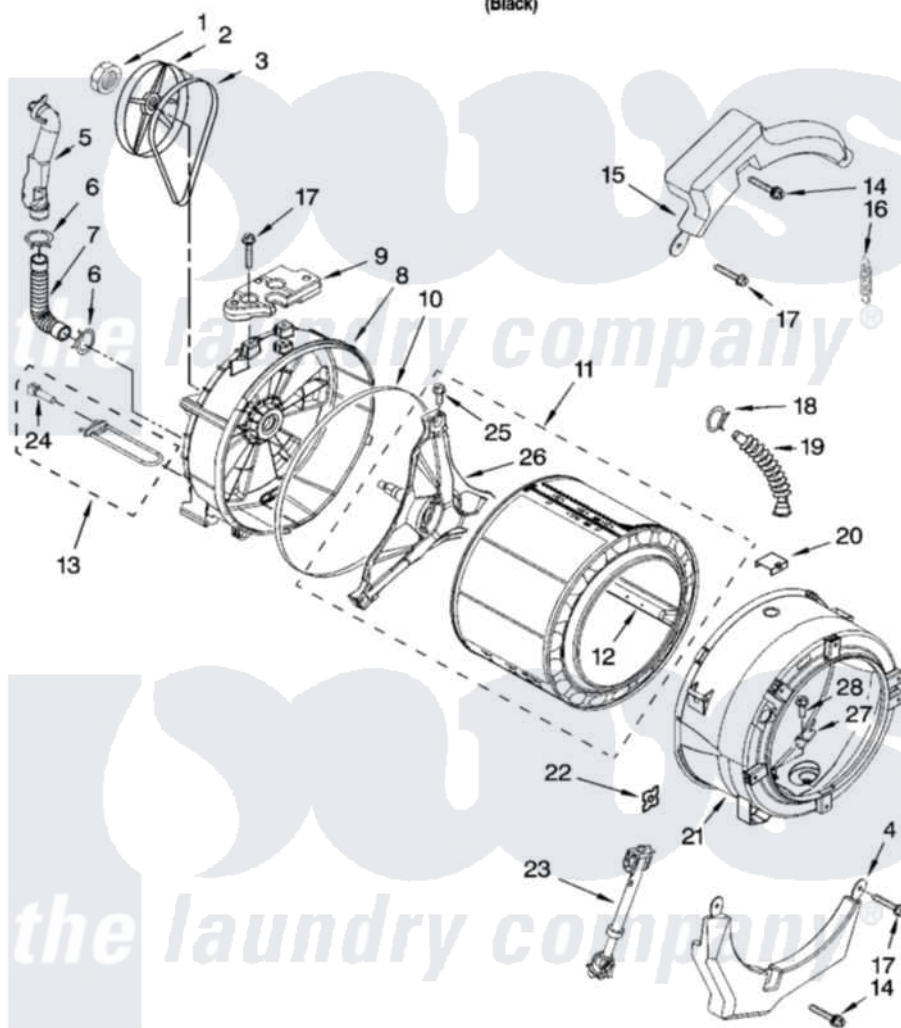

Whirlpool WFW8400TB01 06 - TUB AND BASKET PARTS, OPTIONAL PARTS (NOT INCLUDED)

TUB AND BASKET PARTS

For Model: WFW8400TB01
(Black)

W10205315

7

Whirlpool [Residential Whirlpool WFW8400TB01 Washer Parts](#) Parts Diagram 06 - TUB AND BASKET PARTS, OPTIONAL PARTS (NOT INCLUDED).
Click on the part number to view part

Item	Original Part Number	Replaced By	Status	Part Description
1	8533999	W10283361		Nut, Pulley
2	8540088C			Pulley
3	8540101			Belt, Drive
4	W10151304	W10200297		Counterwgt
5	W10112169			Pipe, Ventilation
6	8540010	W10208156		Clamp
7	8540019			Hose, Exhaust
8	W10112663	280255		Tub-Outer
9	8540604			Counterweight, Rear
10	8540090	W10111158		Gasket
11	8540357			Basket, Complete
12	8540360			Baffle, Tub
13	W10155115	8182666		Element, Heating
14	W10174473	W10182109		Screw-Kit
15	W10151303	W10200296		Counterwgt

16	W10010360	280159	Spring
17	W10094780	W10182109	Screw-Kit
18	3363365		Clamp, Hose
19	8540015		Hose, Exhaust
20	8540092		Clamp, Tub
21	W10112664	280255	Tub-Outer
22	8540072	8182512	Nut, Push-In
23	W10159465	W10163171	Shock Absorber
24	8540226	8181705	Ntc
25	8540382		Screw
26	8540342		Crosspiece Assembly
27	8540322		Bracket, Heating Element
28	8540880	8182214	Screw
	72032		Paint, Touch-Up
"	350938		Paint, Pressurized Spray B
"	285006		Accessories Side Panel Kits Paint, Pressurized Spray
"	786032		Refinishing Material
"	BLANK	Not Available	ACCESSORY PARTS
"	285863		Water System Parts
"	W10135699		Affresh Odor Remover