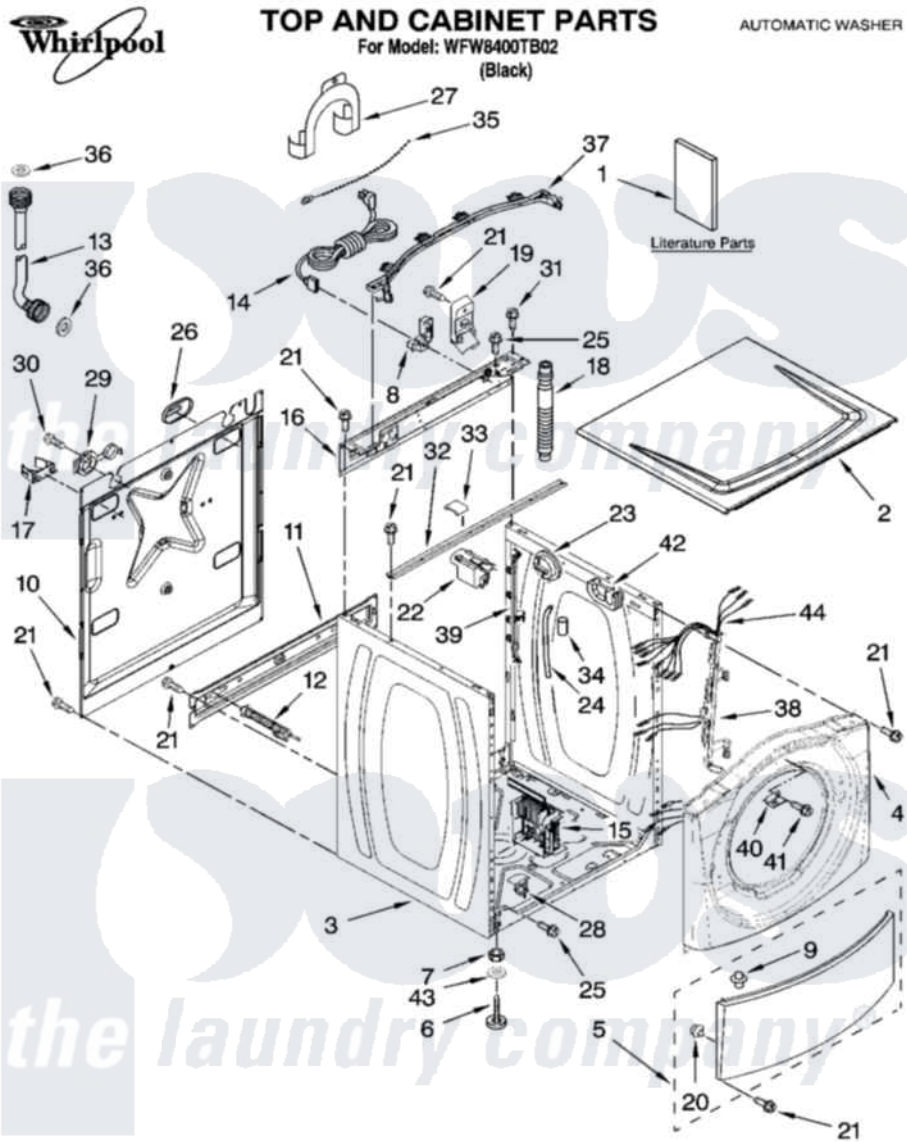

Whirlpool WFW8400TB02 01 - TOP AND CABINET PARTS

01-09 Printed in U.S.A. (dtd) (eeb)

1

Part No. W10238204 Rev. A

Whirlpool [Residential Whirlpool WFW8400TB02 Washer Parts](#) Parts Diagram 01 - TOP AND CABINET PARTS
 Click on the part number to view part

Item	Original Part Number	Replaced By	Status	Part Description
1	W10117768		Not Available	Use & Care Guide
"	W10207732		Not Available	Tech Sheet
"	W10171155		Not Available	Energy Guide
"	8540316		Not Available	Quick Start Guide
2	W10128645			Top
3	W10201827			Cabinet
4	W10128427			Panel, Front
5	W10112981	W10112961		Panel
6	W10121677	W10245373		Foot, Leveling
7	3359452			Nut, Lock
8	W10110676	8182635		Strain Relief
9	8518891			Rivet
10	8540580			Panel, Rear
11	W10189657			Brace, Transport
12	8540199	W10285622		Bolt
13	8571377	89503		Hose-Inlet

"	8571378	89503	Hose-Inlet
14	W10121405	W10205499	Cord, Power
15	W10205342		Motor Control Unit
16	W10161694		Brace, Rear
17	8540093		Clamp, Tube Transportation
18	8540011	W10114608	Hose, Drain
19	8540607		Retainer, Hose Outlet
20	238614		Bumper And Isolation
21	W10015090	489442	Screw 3 2217757 Roller, Front
22	8540230	W10339736	Filter, Interference
23	W10163980		Switch, Pressure
24	8540294		Hose, Pressure Switch
25	8540479		Screw, Grounding
26	8540268		Cover, Transport
27	8540021	W10280024	U-Bend, Drain Hose
28	W10085220		Microswitch
29	8540728	8182699	Grommet, Cord Support
30	8540727	8182201	Screw, 3 X 8 mm
31	8540329		Screw, 8-18 X 7/16
32	8540720		Brace, Top
33	8283273		Damper, Brace
34	2161302	2162499	Sleeve, Suction Line
35	3347868	W10339879	Tie, Cable
36	16123		Washer Inlet-Hose Miscellaneous Parts Must be Ordered Separately.
37	W10168548		Harness Channel, Top Rear
38	W10168546		Harness Channel, Side Front
39	W10168547		Harness Channel, Side Rear
40	8540669		Bracket, Console Retainer
41	8533954	98006631	Screw
42	8540644		Bracket-Suspension Spring
43	487576		Washer, Nylon
44	W10207799		Harness, Wiring