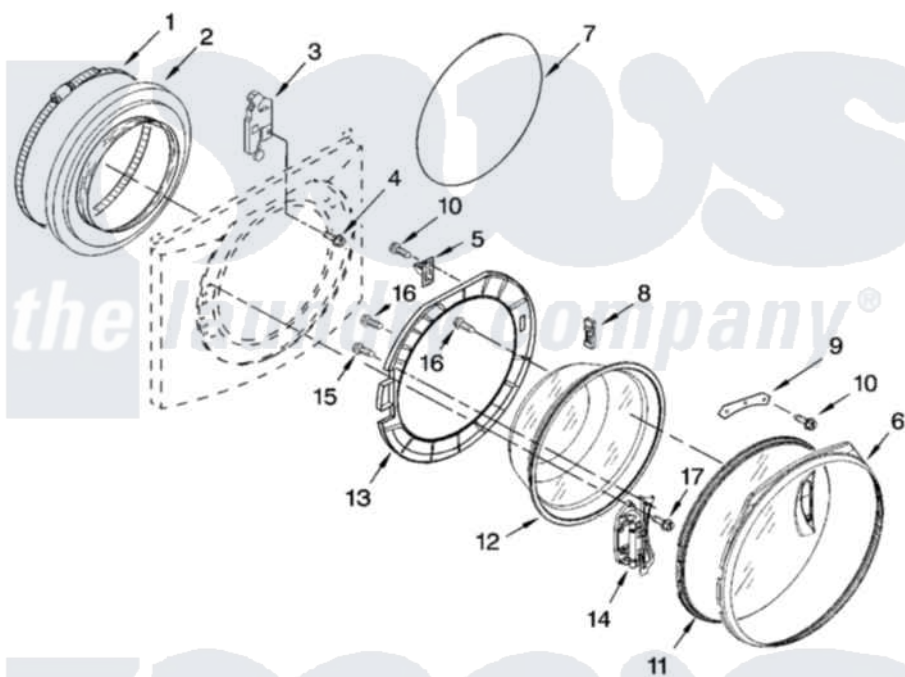

Whirlpool WFW8400TB02 02 - DOOR AND LATCH PARTS

DOOR AND LATCH PARTS

For Model: WFW8400TB02
(Black)

W10238204

3

Whirlpool [Residential Whirlpool WFW8400TB02 Washer Parts](#) Parts Diagram 02 - DOOR AND LATCH PARTS
Click on the part number to view part

Item	Original Part Number	Replaced By	Status	Part Description
1	8540108			Clamp, Bellow To Tub
2	8540952	W10111435		Bellow
3	8540772	W10253483		Lock, Door
4	8540725			Screw
5	8540221	W10111148		Strike
6	W10135726			Trim Ring, Outer Door
7	8540107	W10217563		Clamp, Bellow To Front Panel
8	8540115			Clamp, Support
9	8540114			Clamp, Glass
10	8540513	8182214		Screw
11	W10128432			Frame, Door Front Assembly
12	W10112078	W10388315		Glass, Door
13	W10138523			Frame, Door Back Support
14	8540416	W10118967		Hinge, Door
15	8540284	8181660		Screw
16	8540282	8181661		Screw, Actuator