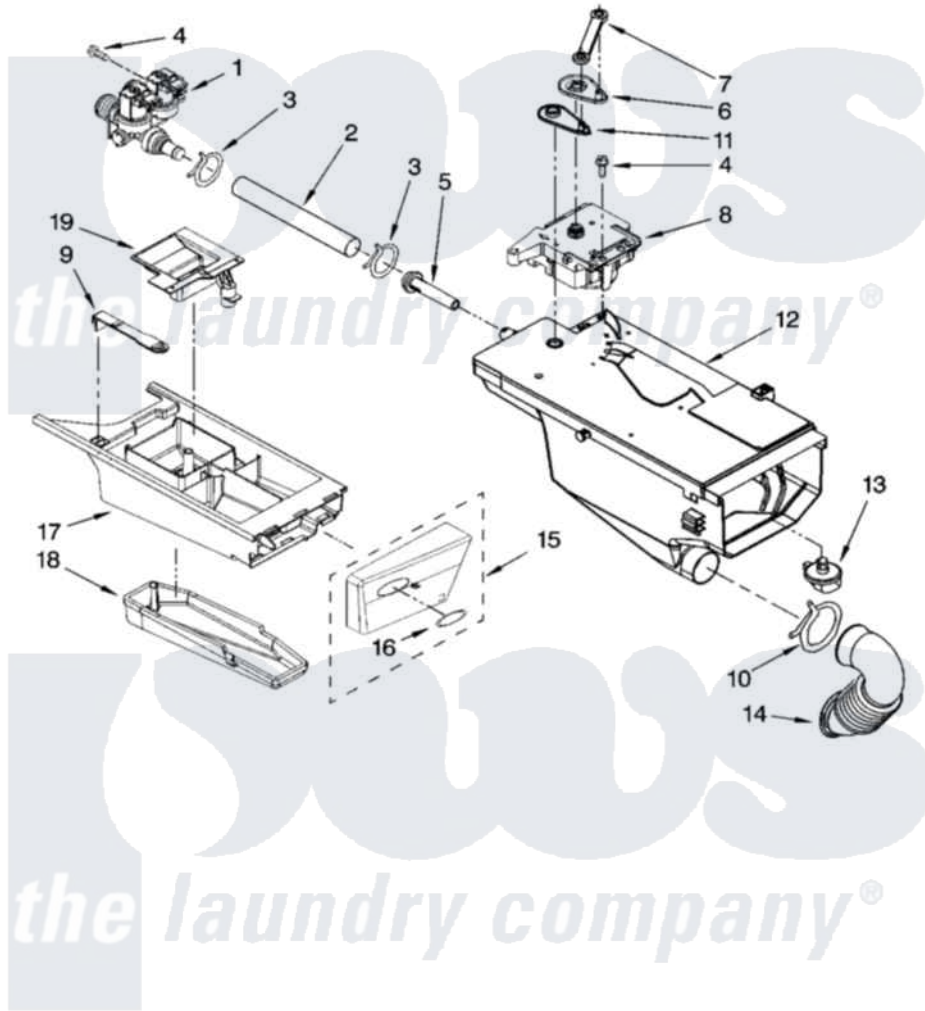

Whirlpool WFW8400TB02 04 - DISPENSER PARTS

DISPENSER PARTS

For Model: WFW8400TB02
(Black)

W10238204

5

Whirlpool [Residential Whirlpool WFW8400TB02 Washer Parts](#) Parts Diagram 04 - DISPENSER PARTS
Click on the part number to view part

Item	Original Part Number	Replaced By	Status	Part Description
1	8540751			Valve, Water Inlet
2	8540065			Hose, Valve To Dispenser
3	370450	596669		Clamp, Manifold
4	8540282	8181661		Screw, Actuator
5	8540042	8183181		Nozzle, Inlet
6	8540393			Cam, Actuator
7	8540394			Lever, Water Distribution
8	W10143587	W10143586		Actuator
9	8540400	8181721		Hook, Drawer
10	8281276			Clamp, Hose
11	8540395			Connection, Lever
12	8540058			Dispenser
13	8540053			Nozzle, Distribution
14	8540063			Hose, Dispenser To Tub
15	W10099634			Handle, Drawer
16	W10117943	8303811		Badge, Assembly