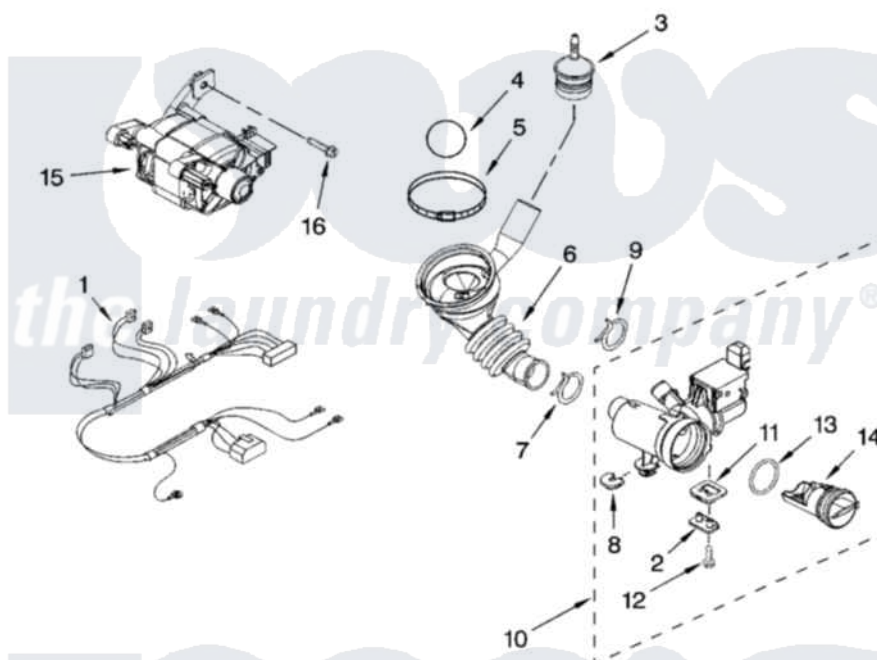

Whirlpool WFW8400TB02 05 - PUMP AND MOTOR PARTS

PUMP AND MOTOR PARTS

For Model: WFW8400TB02
(Black)

6

W10238204

Whirlpool [Residential Whirlpool WFW8400TB02 Washer Parts](#) Parts Diagram 05 - PUMP AND MOTOR
PARTS

[Click on the part number to view part](#)

Item	Original Part Number	Replaced By	Status	Part Description
1	W10201879			Harness, Motor
2	8540033			Cap, Right Foot
3	8540180	W10405608		Air Trap
4	8540013			Ball
5	8540008			Clamp
6	8540012			Hose, Tub To Pump
7	370448	616099		Clamp
8	W10034820			Foot, Rubber
9	356138			Clamp, Hose
10	W10130913			Pump
11	W10034830			Foot, Rubber
12	8533964			Screw, 10-16 X 1.25
13	8540025	W10130913		Pump
14	8540996	W10130913		Pump
15	W10171902			Motor, Drive
16	8540134			Bolt, Motor