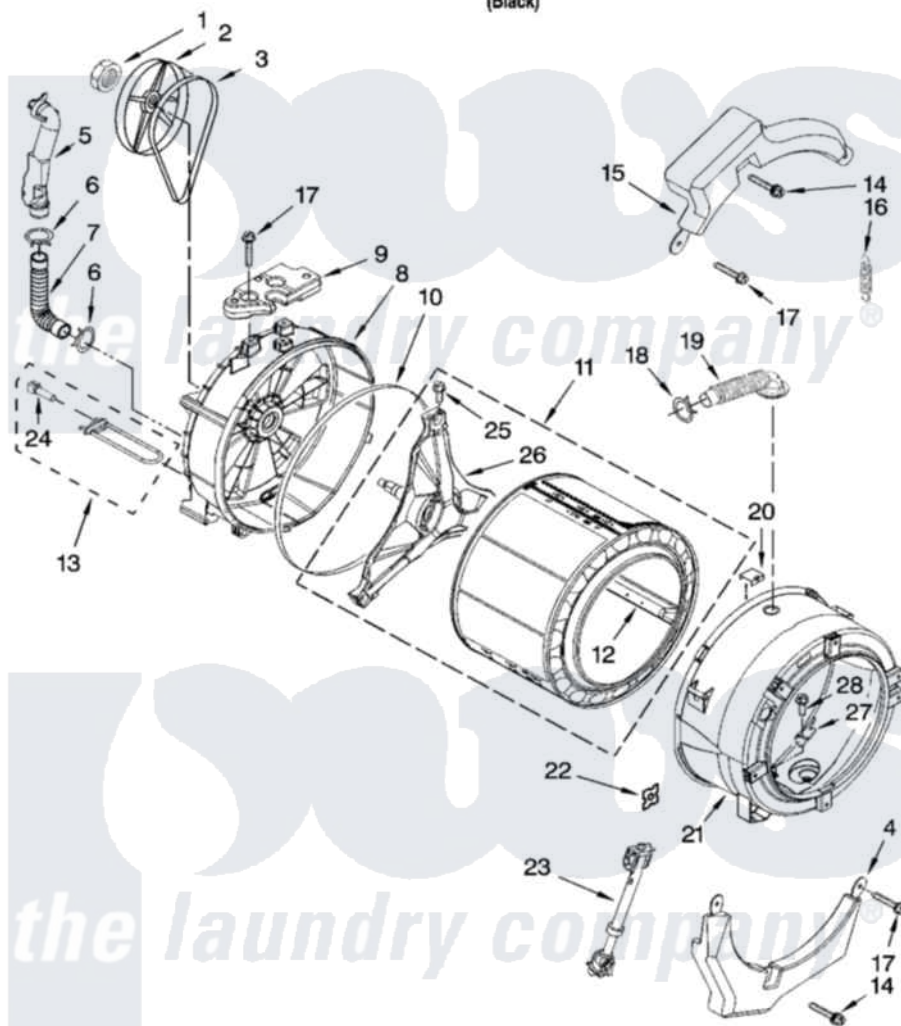

Whirlpool WFW8400TB02 06 - TUB AND BASKET PARTS, OPTIONAL PARTS (NOT INCLUDED)

TUB AND BASKET PARTS

For Model: WFW8400TB02
(Black)

W10238204

7

Whirlpool [Residential Whirlpool WFW8400TB02 Washer Parts](#) Parts Diagram 06 - TUB AND BASKET PARTS, OPTIONAL PARTS (NOT INCLUDED).
Click on the part number to view part

Item	Original Part Number	Replaced By	Status	Part Description
1	8533999	W10283361		Nut, Pulley
2	8540088C			Pulley
3	8540101			Belt, Drive
4	W10151304	W10200297		Counterwgt
5	W10112169			Pipe, Ventilation
6	8540010	W10208156		Clamp
7	8540019			Hose, Exhaust
8	W10202944	W10274605		Tub-Outer
9	W10132097			Counterweight, Rear
10	8540090	W10111158		Gasket
11	8540357			Basket, Complete
12	8540360			Baffle, Tub
13	W10155115	8182666		Element, Heating
14	W10174473	W10182109		Screw-Kit
15	W10151303	W10200296		Counterwgt

16	W10010360	280159	Spring
17	W10094780	W10182109	Screw-Kit
18	3363365		Clamp, Hose
19	8540015		Hose, Exhaust
20	8540092		Clamp, Tub
21	W10112664	280255	Tub-Outer
22	8540072	8182512	Nut, Push-In
23	W10159465	W10163171	Shock Absorber
24	8540226	8181705	Ntc
25	8540382		Screw
26	8540342		Crosspiece Assembly
27	8540322		Bracket, Heating Element
28	8540880	8182214	Screw
	72032		Paint, Touch-Up
"	350938		Paint, Pressurized Spray B
"	285006		Accessories Side Panel Kits Paint, Pressurized Spray
"	786032		Refinishing Material
"	BLANK	Not Available	ACCESSORY PARTS
"	285863		Water System Parts
"	W10135699		Affresh Odor Remover