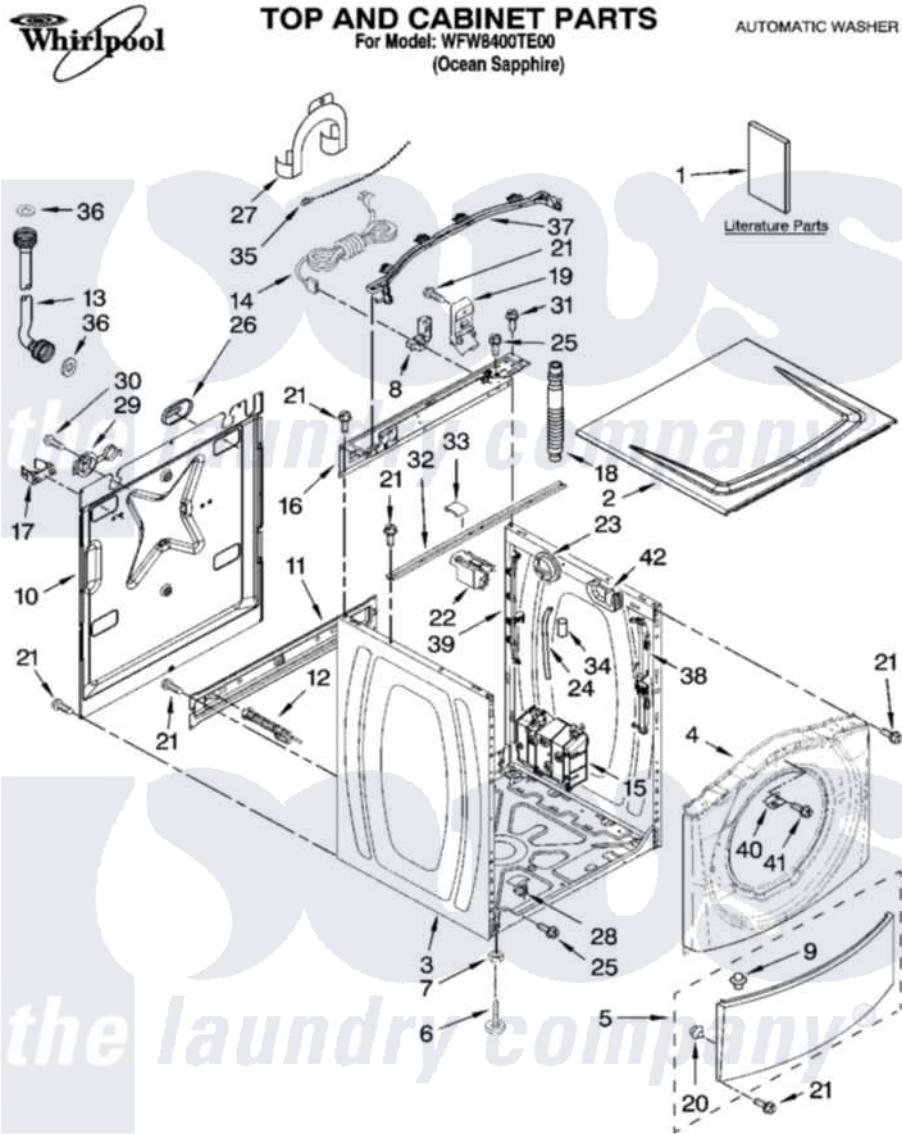

Whirlpool WFW8400TE00 01 - TOP AND CABINET PARTS

6-08 Printed in U.S.A. (drd)(mek)

1

Part No. W10206370 Rev. A

Whirlpool [Residential Whirlpool WFW8400TE00 Washer Parts](#) Parts Diagram 01 - TOP AND CABINET PARTS
 Click on the part number to view part

Item	Original Part Number	Replaced By	Status	Part Description
1	W10117768		Not Available	Use & Care Guide
"	W10071760			Tech Sheet
"	W10171155		Not Available	Energy Guide
"	8540316		Not Available	Quick Start Guide
2	W10177727	W10303997		Top
3	W10177712	W10201829		Cabinet
4	W10177721			Panel, Front
5	W10179577			Toe Panel
6	W10121677	W10245373		Foot, Leveling
7	3359452			Nut, Lock
8	W10110676	8182635		Strain Relief
9	8518891			Rivet
10	8540580			Panel, Rear
11	W10189657			Brace, Transport
12	8540199	W10285622		Bolt
13	8571377	89503		Hose-Inlet

"	8571378	89503	Hose-Inlet
14	W10121405	W10205499	Cord, Power
15	W10163007		Motor Control Unit
16	W10161694		Brace, Rear
17	8540093		Clamp, Tube Transportation
18	8540011	W10114608	Hose, Drain
19	8540607		Retainer, Hose Outlet
20	238614		Bumper And Isolation
21	W10015090	489442	Screw 3 2217757 Roller, Front
22	8540230	W10339736	Filter, Interference
23	W10163980		Switch, Pressure
24	8540294		Hose, Pressure Switch
25	8540479		Screw, Grounding
26	8540268		Cover, Transport
27	8540021	W10280024	U-Bend, Drain Hose
28	W10085220		Microswitch
29	8540728	8182699	Grommet, Cord Support
30	8540727	8182201	Screw, 3 X 8 mm
31	8540329		Screw, 8-18 X 7/16
32	8540720		Brace, Top
33	8283273		Damper, Brace
34	2161302	2162499	Sleeve, Suction Line
35	3347868	W10339879	Tie, Cable
36	16123		Washer Inlet-Hose Miscellaneous Parts Must be Ordered Separately.
37	W10168548		Harness Channel, Top Rear
38	W10168546		Harness Channel, Side Front
39	W10168547		Harness Channel, Side Rear
40	8540669		Bracket, Console Retainer
41	8533954	98006631	Screw
42	8540644		Bracket-Suspension Spring