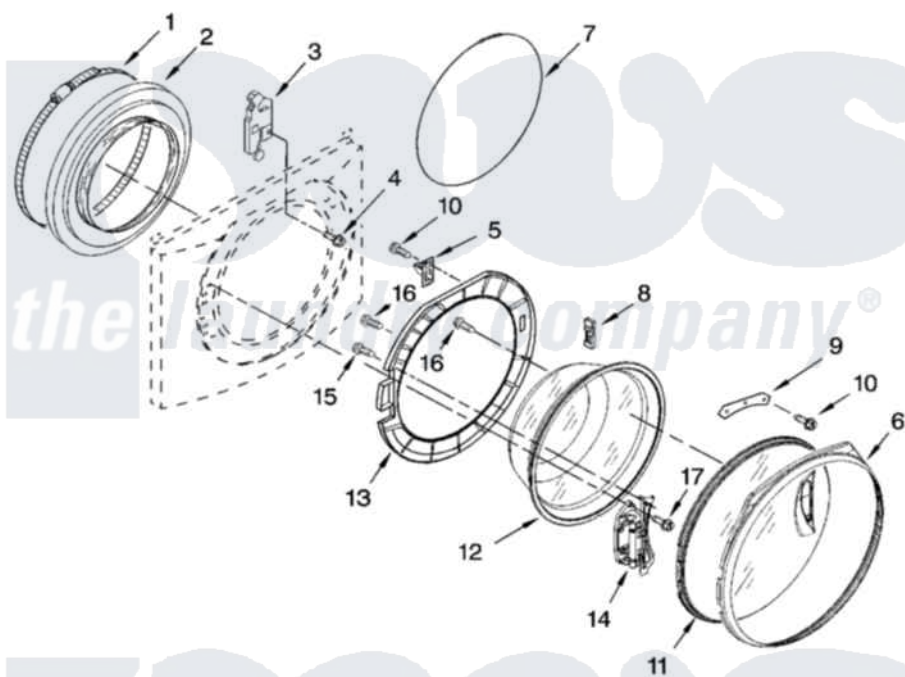

Whirlpool WFW8400TE00 02 - DOOR AND LATCH PARTS

DOOR AND LATCH PARTS

For Model: WFW8400TE00
(Ocean Sapphire)

W10206370

3

Whirlpool [Residential Whirlpool WFW8400TE00 Washer Parts](#) Parts Diagram 02 - DOOR AND LATCH PARTS

[Click on the part number to view part](#)

Item	Original Part Number	Replaced By	Status	Part Description
1	8540108			Clamp, Bellow To Tub
2	8540952	W10111435		Bellow
3	8540772	W10253483		Lock, Door
4	8540725			Screw
5	8540221	W10111148		Strike
6	W10183700			Trim Ring, Outer Door
7	8540107	W10217563		Clamp, Bellow To Front Panel
8	8540115			Clamp, Support
9	8540114			Clamp, Glass
10	8540513	8182214		Screw
11	W10128432			Frame, Door Front Assembly
12	W10112078	W10388315		Glass, Door
13	W10138523			Frame, Door Back Support
14	8540416	W10118967		Hinge, Door
15	8540284	8181660		Screw
16	8540282	8181661		Screw, Actuator