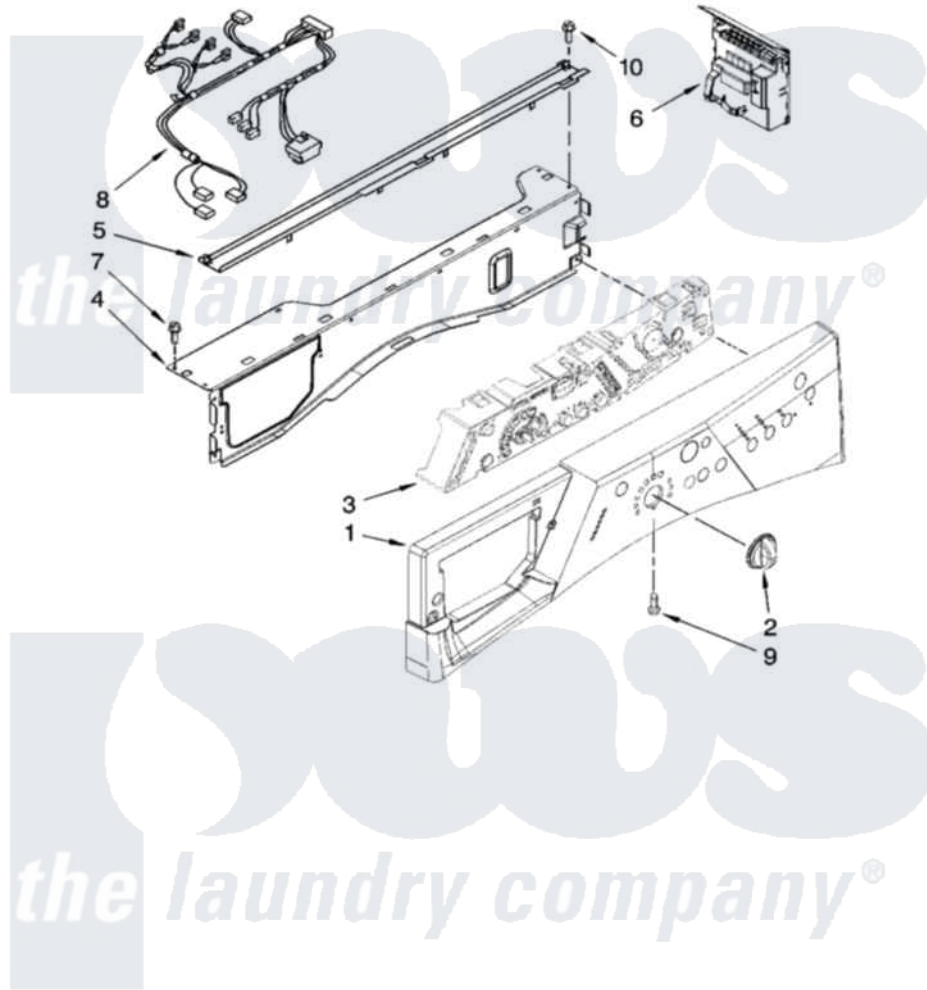

Whirlpool WFW8400TE00 03 - CONTROL PANEL PARTS

CONTROL PANEL PARTS

For Model: WFW8400TE00
(Ocean Sapphire)

4

W10206370

Whirlpool [Residential Whirlpool WFW8400TE00 Washer Parts](#) Parts Diagram 03 - CONTROL PANEL PARTS
Click on the part number to view part

Item	Original Part Number	Replaced By	Status	Part Description
1	W10179345			Panel, Control
2	W10182079			Knob, Assembly
3	W10149382			User Interface
4	8540558	W10240776		Brace, Top Front
5	8540839			Channel, Water
6	W10160253	W10205841		Control-Elec
7	3390647	488729		Screw
8	W10184856			Harness, Wiring
9	8540282	8181661		Screw, Actuator
10	W10015090	489442		Screw 3 2217757 Roller, Front