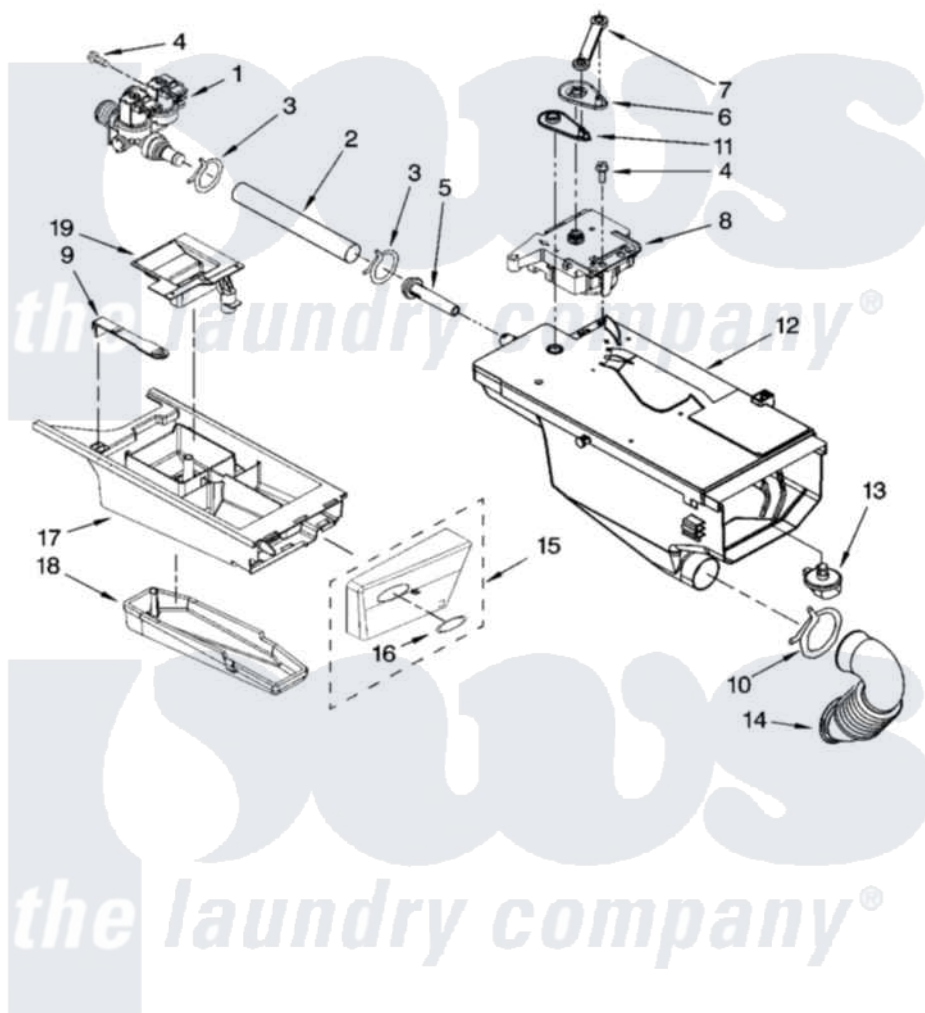

Whirlpool WFW8400TE00 04 - DISPENSER PARTS

DISPENSER PARTS

For Model: WFW8400TE00
(Ocean Sapphire)

W10206370

5

Whirlpool Residential Whirlpool WFW8400TE00 Washer Parts Parts Diagram 04 - DISPENSER PARTS

[Click on the part number to view part](#)

Item	Original Part Number	Replaced By	Status	Part Description
1	8540751			Valve, Water Inlet
2	8540065			Hose, Valve To Dispenser
3	370450	596669		Clamp, Manifold
4	8540282	8181661		Screw, Actuator
5	8540042	8183181		Nozzle, Inlet
6	8540393			Cam, Actuator
7	8540394			Lever, Water Distribution
8	W10143587	W10143586		Actuator
9	8540400	8181721		Hook, Drawer
10	8281276			Clamp, Hose
11	8540395			Connection, Lever
12	8540058			Dispenser
13	8540053			Nozzle, Distribution
14	8540063			Hose, Dispenser To Tub
15	W10183501			Handle, Drawer
16	W10117943	8303811		Badge, Assembly