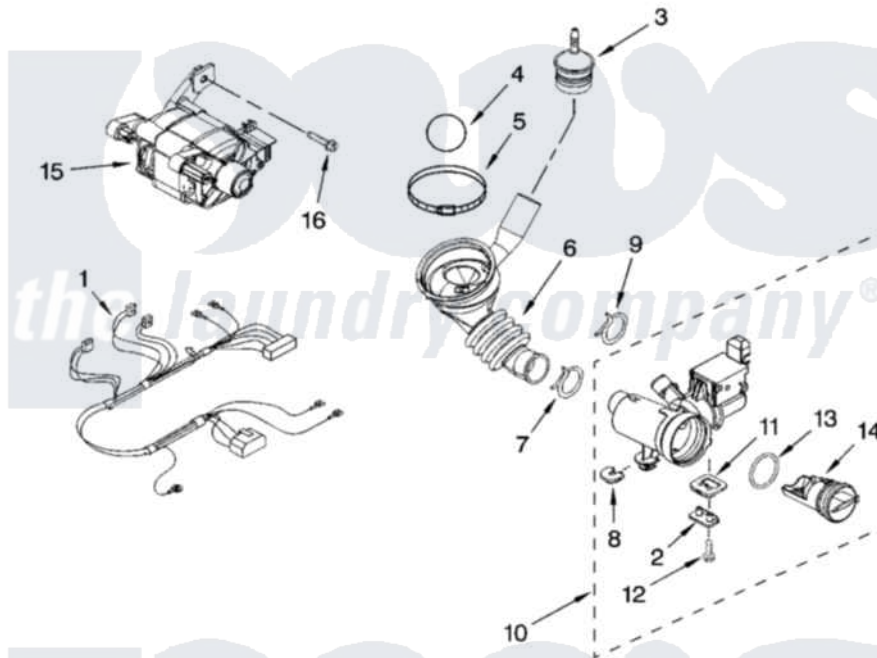

Whirlpool WFW8400TE00 05 - PUMP AND MOTOR PARTS

PUMP AND MOTOR PARTS

For Model: WFW8400TE00
(Ocean Sapphire)

6

W10206370

Whirlpool [Residential Whirlpool WFW8400TE00 Washer Parts](#) Parts Diagram 05 - PUMP AND MOTOR PARTS

[Click on the part number to view part](#)

| Item | Original Part Number | Replaced By | Status | Part Description |
|------|---------------------------|---------------------------|--------|---------------------|
| 1 | W10166993 | W10204534 | | Harns-Wire |
| 2 | 8540033 | | | Cap, Right Foot |
| 3 | 8540180 | W10405608 | | Air Trap |
| 4 | 8540013 | | | Ball |
| 5 | 8540008 | | | Clamp |
| 6 | 8540012 | | | Hose, Tub To Pump |
| 7 | 370448 | 616099 | | Clamp |
| 8 | W10034820 | | | Foot, Rubber |
| 9 | 356138 | | | Clamp, Hose |
| 10 | W10130913 | | | Pump |
| 11 | W10034830 | | | Foot, Rubber |
| 12 | 8533964 | | | Screw, 10-16 X 1.25 |
| 13 | 8540025 | W10130913 | | Pump |
| 14 | 8540996 | W10130913 | | Pump |
| 15 | W10140581 | | | Motor, Drive |
| 16 | 8540134 | | | Bolt, Motor |