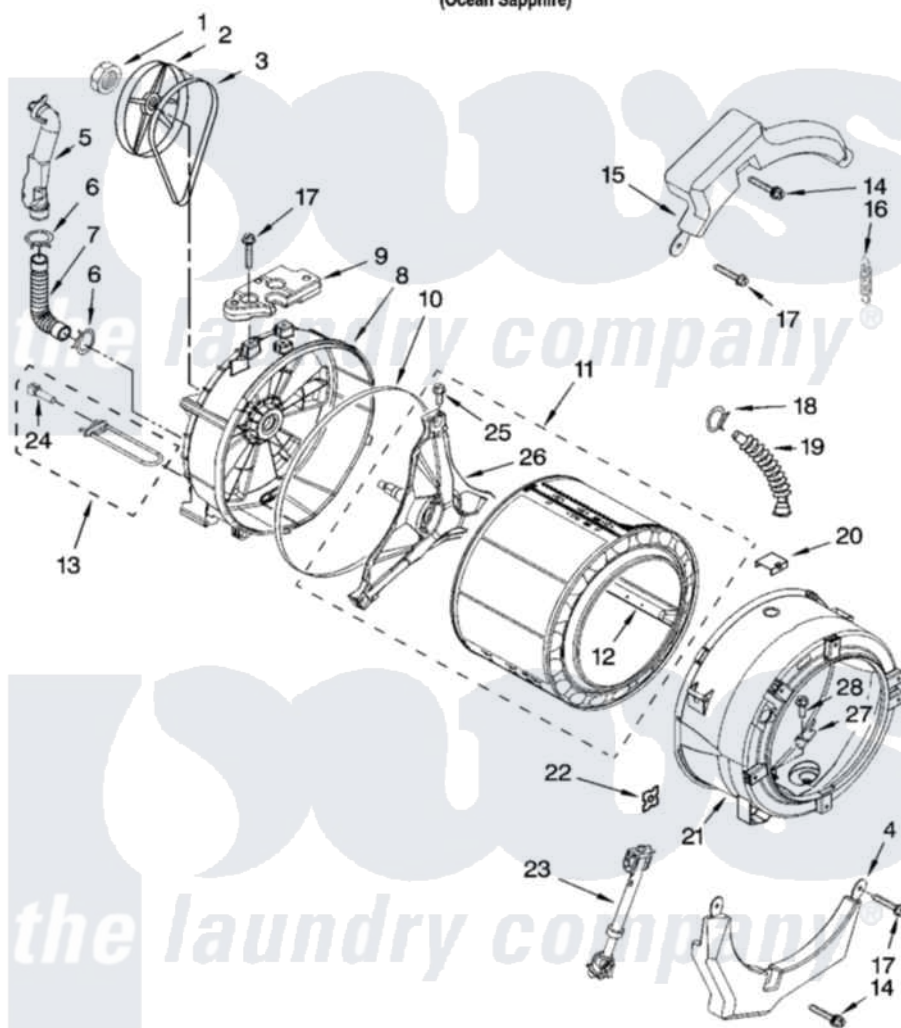

**Whirlpool WFW8400TE00 06 - TUB AND BASKET PARTS, OPTIONAL PARTS (NOT INCLUDED)**

**TUB AND BASKET PARTS**

For Model: WFW8400TE00  
(Ocean Sapphire)

W10206370

7

Whirlpool [Residential Whirlpool WFW8400TE00 Washer Parts](#) Parts Diagram 06 - TUB AND BASKET PARTS, OPTIONAL PARTS (NOT INCLUDED)  
Click on the part number to view part

Item	Original Part Number	Replaced By	Status	Part Description
1	8533999	<a href="#">W10283361</a>		Nut, Pulley
2	<a href="#">8540088C</a>			Pulley
3	<a href="#">8540101</a>			Belt, Drive
4	W10151304	<a href="#">W10200297</a>		Counterwgt
5	<a href="#">W10112169</a>			Pipe, Ventilation
6	8540010	<a href="#">W10208156</a>		Clamp
7	<a href="#">8540019</a>			Hose, Exhaust
8	W10112663	<a href="#">280255</a>		Tub-Outer
9	<a href="#">8540604</a>			Counterweight, Rear
10	8540090	<a href="#">W10111158</a>		Gasket
11	<a href="#">8540357</a>			Basket, Complete
12	<a href="#">8540360</a>			Baffle, Tub
13	W10155115	<a href="#">8182666</a>		Element, Heating
14	W10174473	<a href="#">W10182109</a>		Screw-Kit
15	W10151303	<a href="#">W10200296</a>		Counterwgt

16	W10010360	<a href="#">280159</a>	Spring
17	W10094780	<a href="#">W10182109</a>	Screw-Kit
18	<a href="#">3363365</a>		Clamp, Hose
19	<a href="#">8540015</a>		Hose, Exhaust
20	<a href="#">8540092</a>		Clamp, Tub
21	W10112664	<a href="#">280255</a>	Tub-Outer
22	8540072	<a href="#">8182512</a>	Nut, Push-In
23	W10159465	<a href="#">W10163171</a>	Shock Absorber
24	8540226	<a href="#">8181705</a>	Ntc
25	<a href="#">8540382</a>		Screw
26	<a href="#">8540342</a>		Crosspiece Assembly
27	<a href="#">8540322</a>		Bracket, Heating Element
28	8540880	<a href="#">8182214</a>	Screw
NI	<a href="#">W10202940</a>		Paint, Touch-Up
"	BLANK	Not Available	ACCESSORY PARTS
"	<a href="#">285863</a>		Water System Parts
"	<a href="#">W10135699</a>		Affresh Odor Remover