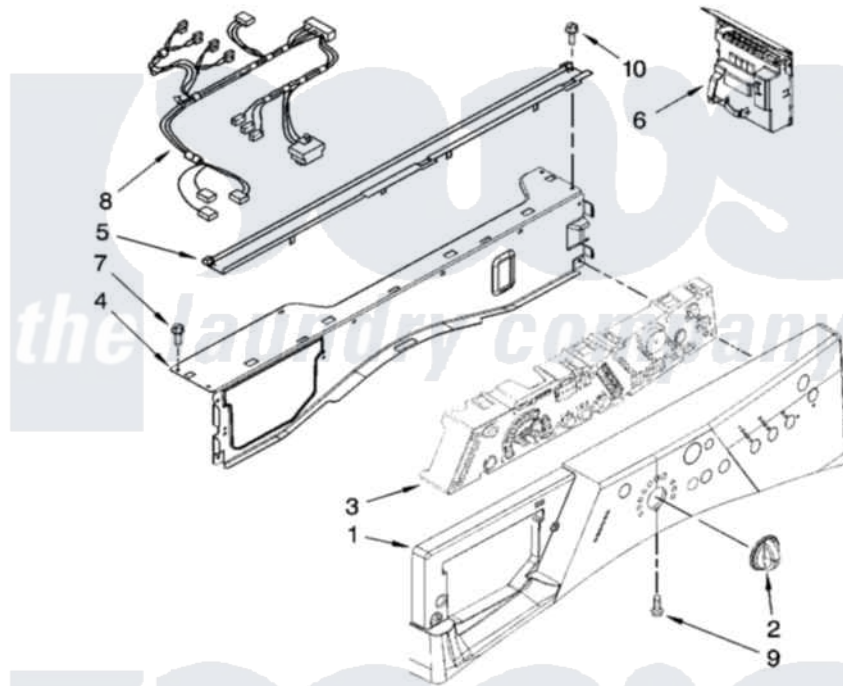

Whirlpool WFW8400TE01 03 - CONTROL PANEL PARTS

CONTROL PANEL PARTS

For Model: WFW8400TE01
(Ocean Sapphire)

4

W10238200

Whirlpool [Residential Whirlpool WFW8400TE01 Washer Parts](#) Parts Diagram 03 - CONTROL PANEL PARTS
Click on the part number to view part

Item	Original Part Number	Replaced By	Status	Part Description
1	W10179345			Panel, Control
2	W10182079			Knob, Assembly
3	W10149382			User Interface
4	8540558	W10240776		Brace, Top Front
5	8540839			Channel, Water
6	W10217410	W10246290		Control-Elec
7	3390647	488729		Screw
8	W10201876			Harness, Wiring
9	8540282	8181661		Screw, Actuator
10	W10015090	489442		Screw 3 2217757 Roller, Front