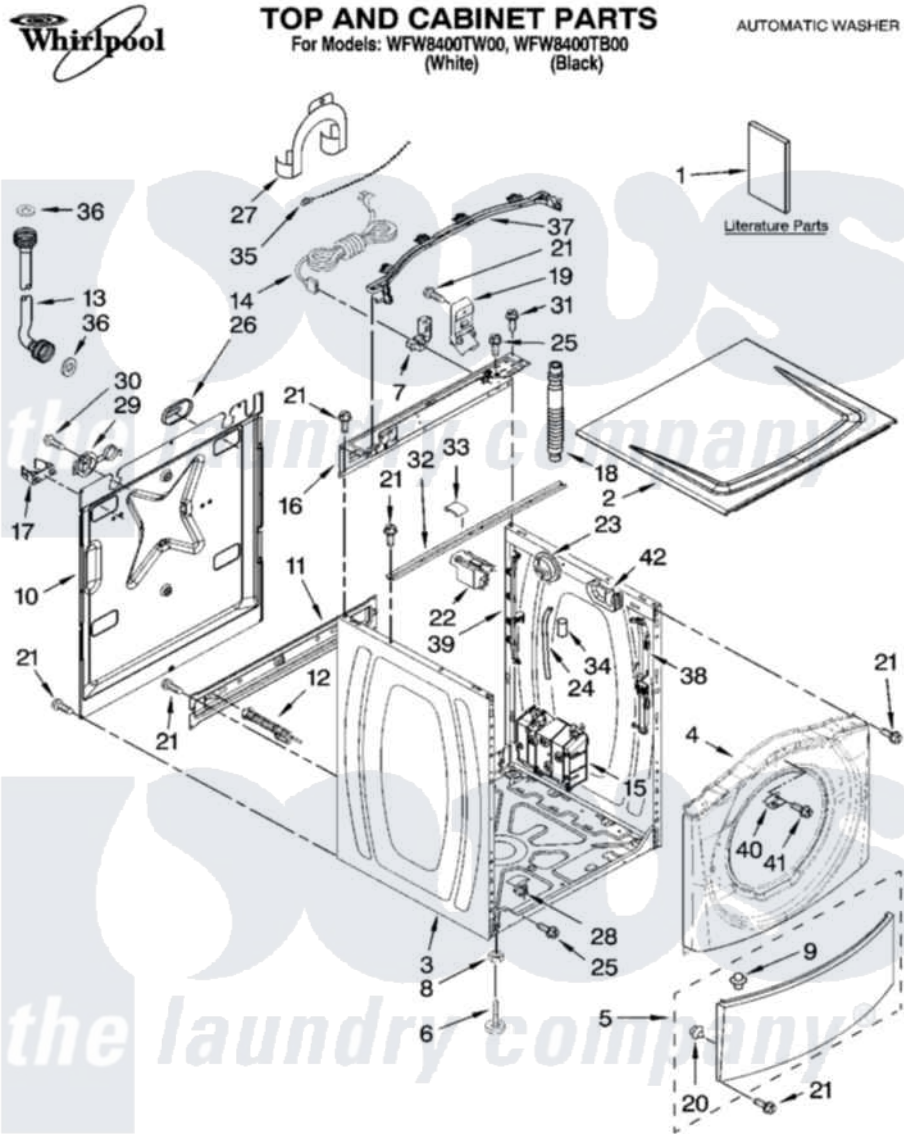

Whirlpool WFW8400TW00 01 - TOP AND CABINET PARTS

10-07 Printed in U.S.A. (dtd)

1

Part No. W10139064 Rev. B

Whirlpool [Residential Whirlpool WFW8400TW00 Washer Parts](#) Parts Diagram 01 - TOP AND CABINET PARTS
 Click on the part number to view part

Item	Original Part Number	Replaced By	Status	Part Description
1	W10117768		Not Available	Use & Care Guide
"	W10071760			Tech Sheet
"	W10128102		Not Available	Energy Guide (White Model)
"	W10157937		Not Available	Energy Guide (Black Model)
"	8540316		Not Available	Quick Start Guide
2	8540716	W10303994		Top
"	W10128645			Top
3	8540548	W10410294		Cabinet
"	W10117456			Cabinet
4	8540572	8540746		Panel
"	W10128427			Panel, Front
5	8540813	8540664		Toe Panel
"	W10112981	W10112961		Panel
6	W10121677	W10245373		Foot, Leveling
7	W10110676	8182635		Strain Relief
8	3359452			Nut, Lock