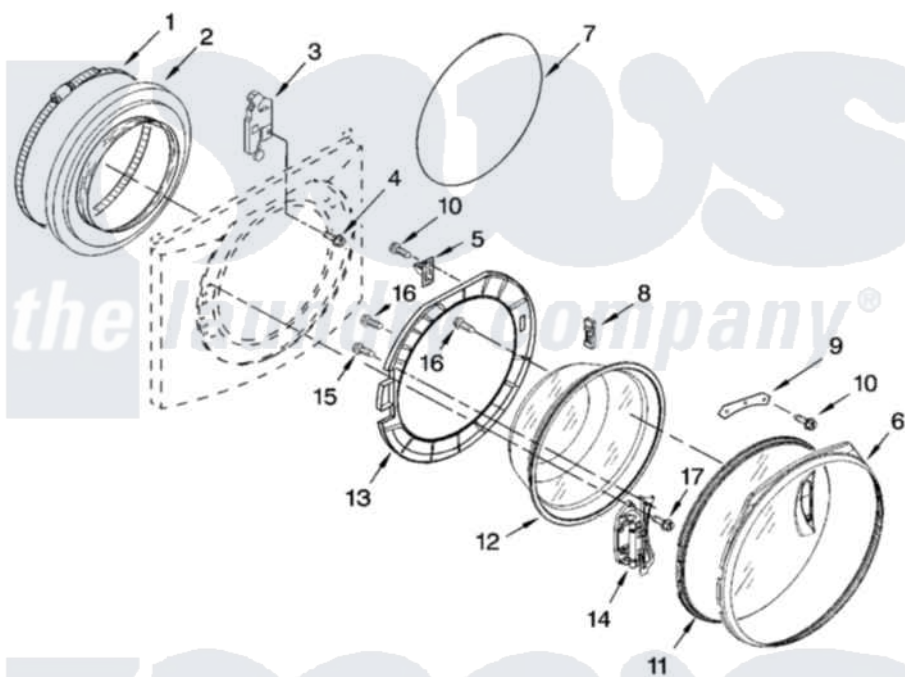

Whirlpool WFW8400TW00 02 - DOOR AND LATCH PARTS

DOOR AND LATCH PARTS

For Models: WFW8400TW00, WFW8400TB00
(White) (Black)

W10139064

3

Whirlpool [Residential Whirlpool WFW8400TW00 Washer Parts](#) Parts Diagram 02 - DOOR AND LATCH PARTS

[Click on the part number to view part](#)

Item	Original Part Number	Replaced By	Status	Part Description
1	8540108			Clamp, Bellow To Tub
2	8540952	W10111435		Bellow
3	8540772	W10253483		Lock, Door
4	8540725			Screw
5	8540221	W10111148		Strike
6	8540533			Trim Ring, Outer Door
"	W10135726			Trim Ring, Outer Door
7	8540107	W10217563		Clamp, Bellow To Front Panel
8	8540115			Clamp, Support
9	8540114			Clamp, Glass
10	8540513	8182214		Screw
11	8540588			Frame, Door Front Assembly
"	W10128432			Frame, Door Front Assembly
12	8540428	W10388315		Glass, Door
13	W10138523			Frame, Door Back Support
14	8540416	W10118967		Hinge, Door

15	8540284	8181660	Screw
16	8540282	8181661	Screw, Actuator
17	W10015090	489442	Screw 3 2217757 Roller, Front