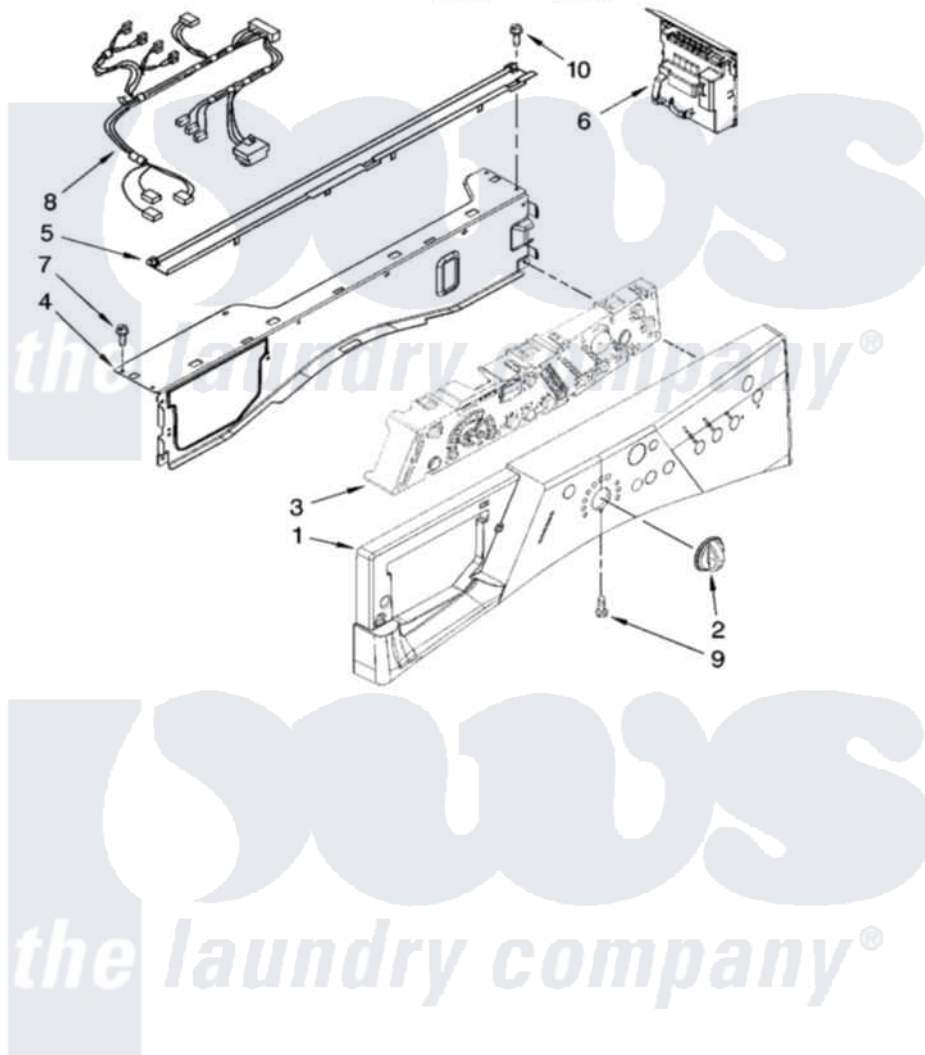

# Whirlpool WFW8400TW00 03 - CONTROL PANEL PARTS

## CONTROL PANEL PARTS

For Models: WFW8400TW00, WFW8400TB00  
(White) (Black)

4

W10139064

Whirlpool Residential Whirlpool WFW8400TW00 Washer Parts Parts Diagram 03 - CONTROL PANEL PARTS  
Click on the part number to view part

Item	Original Part Number	Replaced By	Status	Part Description
1	<a href="#">W10132001</a>			Panel, Control
"	<a href="#">W10131963</a>			Panel, Control
2	<a href="#">8574963</a>			Knob, Control
"	<a href="#">W10129067</a>			Knob, Control
3	<a href="#">8574920</a>			User Interface
"	<a href="#">W10149382</a>			User Interface
4	8540558	<a href="#">W10240776</a>		Brace, Top Front
5	<a href="#">8540839</a>			Channel, Water
6	W10160253	<a href="#">W10205841</a>		Control-Elec
7	3390647	<a href="#">488729</a>		Screw
8	8540524	<a href="#">W10184856</a>		Harness, Wiring
9	8540282	<a href="#">8181661</a>		Screw, Actuator
10	W10015090	<a href="#">489442</a>		Screw 3 2217757 Roller, Front