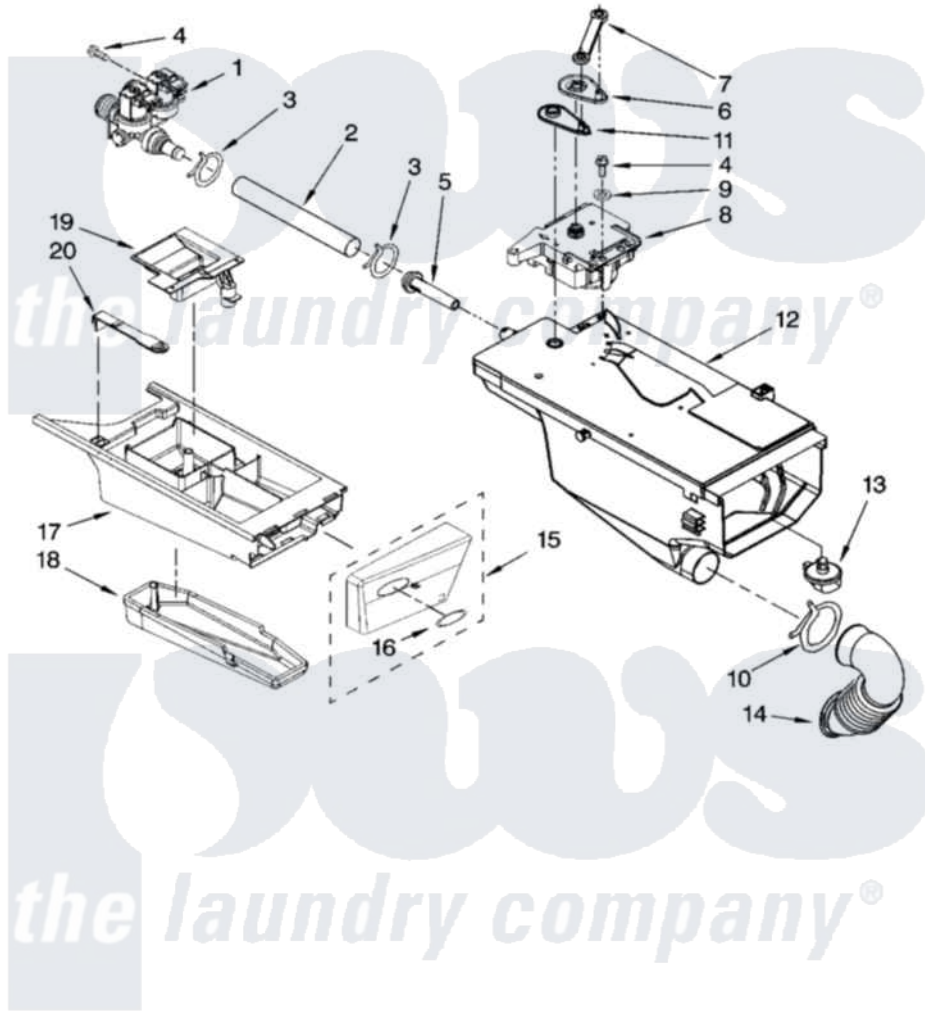

# Whirlpool WFW8400TW00 04 - DISPENSER PARTS

## DISPENSER PARTS For Models: WFW8400TW00, WFW8400TB00 (White) (Black)

W10139064

5

Whirlpool [Residential Whirlpool WFW8400TW00 Washer Parts](#) Parts Diagram 04 - DISPENSER PARTS  
Click on the part number to view part

Item	Original Part Number	Replaced By	Status	Part Description
1	<a href="#">8540751</a>			Valve, Water Inlet
2	<a href="#">8540065</a>			Hose, Valve To Dispenser
3	370450	<a href="#">596669</a>		Clamp, Manifold
4	8540282	<a href="#">8181661</a>		Screw, Actuator
5	8540042	<a href="#">8183181</a>		Nozzle, Inlet
6	<a href="#">8540393</a>			Cam, Actuator
7	<a href="#">8540394</a>			Lever, Water Distribution
8	8540041	<a href="#">W10143586</a>		Actuator
9	VS611	<a href="#">8526417</a>		Washer
10	<a href="#">8281276</a>			Clamp, Hose
11	<a href="#">8540395</a>			Connection, Lever
12	<a href="#">8540058</a>			Dispenser
13	<a href="#">8540053</a>			Nozzle, Distribution
14	<a href="#">8540063</a>			Hose, Dispenser To Tub
15	<a href="#">8574948</a>			Handle, Drawer
"	<a href="#">W10099634</a>			Handle, Drawer