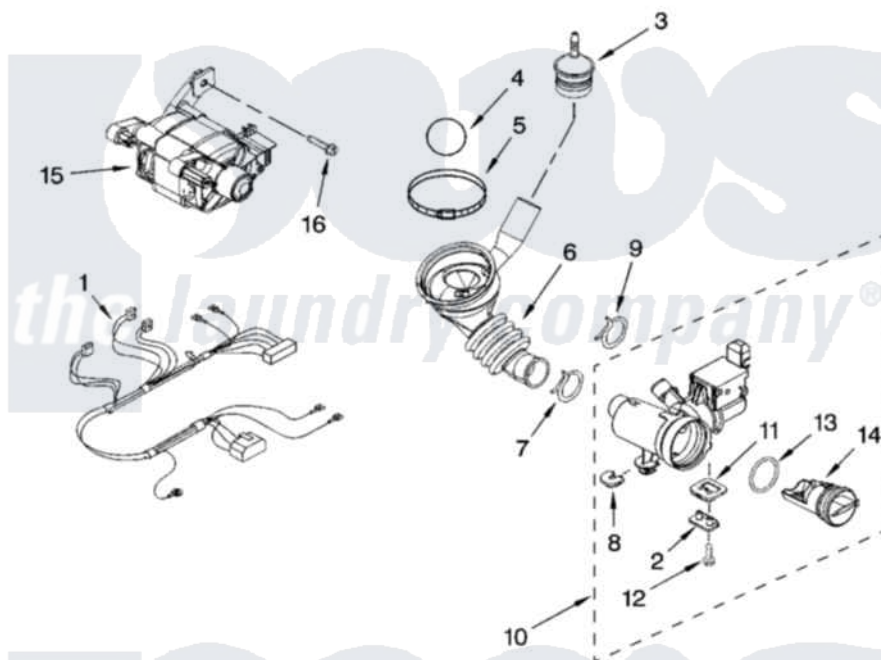

Whirlpool WFW8400TW00 05 - PUMP AND MOTOR PARTS

PUMP AND MOTOR PARTS

For Models: WFW8400TW00, WFW8400TB00
(White) (Black)

6

W10139064

Whirlpool [Residential Whirlpool WFW8400TW00 Washer Parts](#) Parts Diagram 05 - PUMP AND MOTOR PARTS

Click on the part number to view part

Item	Original Part Number	Replaced By	Status	Part Description
1	8540525	W10204534		Harns-Wire
2	8540033			Cap, Right Foot
3	8540180	W10405608		Air Trap
4	8540013			Ball
5	8540008			Clamp
6	8540012			Hose, Tub To Pump
7	370448	616099		Clamp
8	W10034820			Foot, Rubber
9	356138			Clamp, Hose
10	W10130913			Pump
11	W10034830			Foot, Rubber
12	8533964			Screw, 10-16 X 1.25
13	8540025	W10130913		Pump
14	8540996	W10130913		Pump
15	W10140581			Motor, Drive
16	8540134			Bolt, Motor