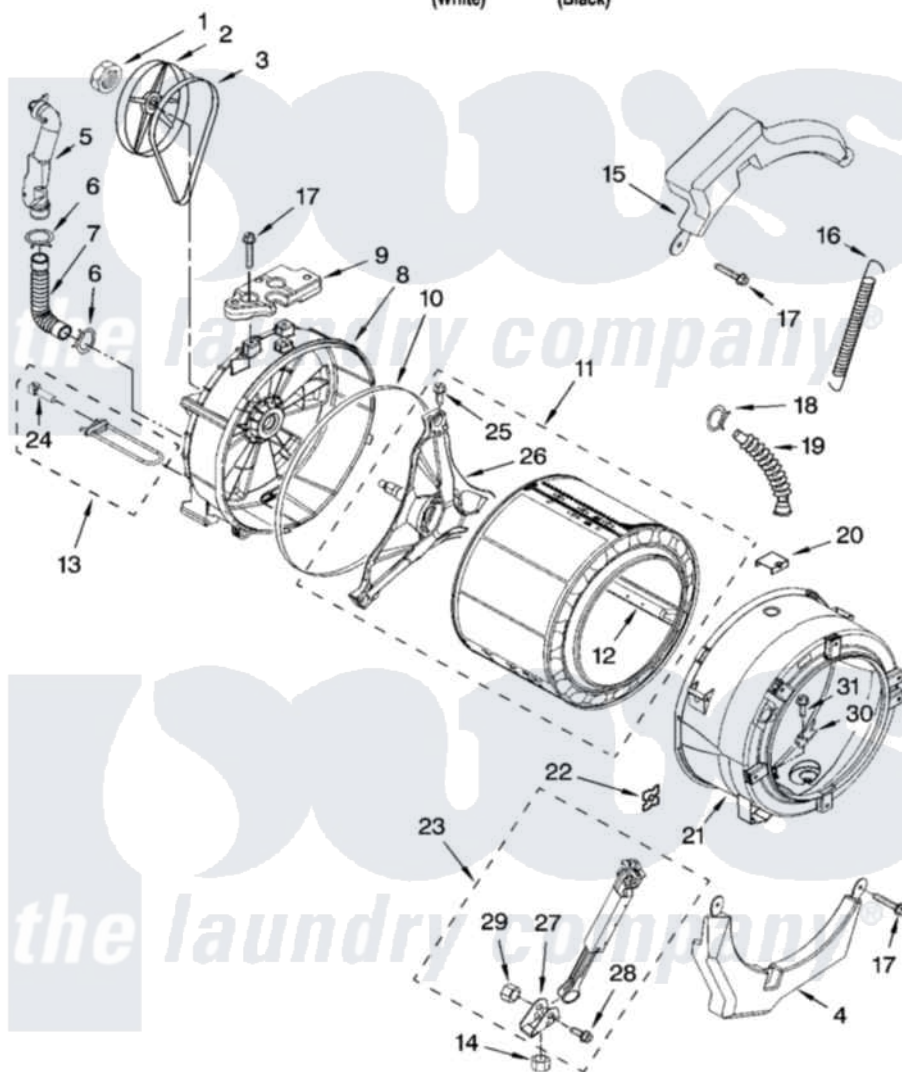

**Whirlpool WFW8400TW00 06 - TUB AND BASKET PARTS, OPTIONAL PARTS (NOT INCLUDED)**

**TUB AND BASKET PARTS**

For Models: WFW8400TW00, WFW8400TB00  
(White) (Black)

W10139064

7

Whirlpool [Residential Whirlpool WFW8400TW00 Washer Parts](#) Parts Diagram 06 - TUB AND BASKET PARTS, OPTIONAL PARTS (NOT INCLUDED).  
Click on the part number to view part

Item	Original Part Number	Replaced By	Status	Part Description
1	8533999	<a href="#">W10283361</a>		Nut, Pulley
2	<a href="#">8540088C</a>			Pulley
3	<a href="#">8540101</a>			Belt, Drive
4	8540600	<a href="#">W10200297</a>		Counterwgt
5	<a href="#">W10112169</a>			Pipe, Ventilation
6	8540010	<a href="#">W10208156</a>		Clamp
7	<a href="#">8540019</a>			Hose, Exhaust
8	W10112663	<a href="#">280255</a>		Tub-Outer
9	<a href="#">8540604</a>			Counterweight, Rear
10	8540090	<a href="#">W10111158</a>		Gasket
11	<a href="#">8540357</a>			Basket, Complete
12	<a href="#">8540360</a>			Baffle, Tub
13	8540323	<a href="#">8182666</a>		Element, Heating
14	<a href="#">8534084</a>			Nut, Shock Absorber Mounting
15	8540598	<a href="#">W10200296</a>		Counterwgt