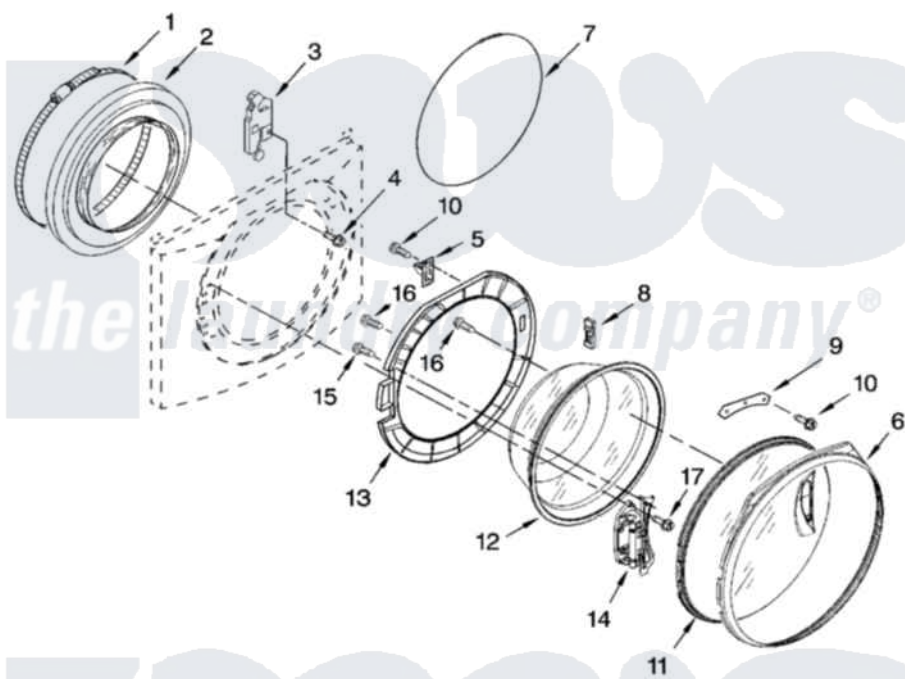

# Whirlpool WFW8400TW01 02 - DOOR AND LATCH PARTS

## DOOR AND LATCH PARTS

For Model: WFW8400TW01  
(White)

W10171091

3

Whirlpool [Residential Whirlpool WFW8400TW01 Washer Parts](#) Parts Diagram 02 - DOOR AND LATCH PARTS

[Click on the part number to view part](#)

Item	Original Part Number	Replaced By	Status	Part Description
1	<a href="#">8540108</a>			Clamp, Bellow To Tub
2	8540952	<a href="#">W10111435</a>		Bellow
3	8540772	<a href="#">W10253483</a>		Lock, Door
4	<a href="#">8540725</a>			Screw
5	8540221	<a href="#">W10111148</a>		Strike
6	<a href="#">8540533</a>			Trim Ring, Outer Door
7	8540107	<a href="#">W10217563</a>		Clamp, Bellow To Front Panel
8	<a href="#">8540115</a>			Clamp, Support
9	<a href="#">8540114</a>			Clamp, Glass
10	8540513	<a href="#">8182214</a>		Screw
11	<a href="#">8540588</a>			Frame, Door Front Assembly
12	8540428	<a href="#">W10388315</a>		Glass, Door
13	<a href="#">W10138523</a>			Frame, Door Back Support
14	8540416	<a href="#">W10118967</a>		Hinge, Door
15	8540284	<a href="#">8181660</a>		Screw
16	8540282	<a href="#">8181661</a>		Screw, Actuator