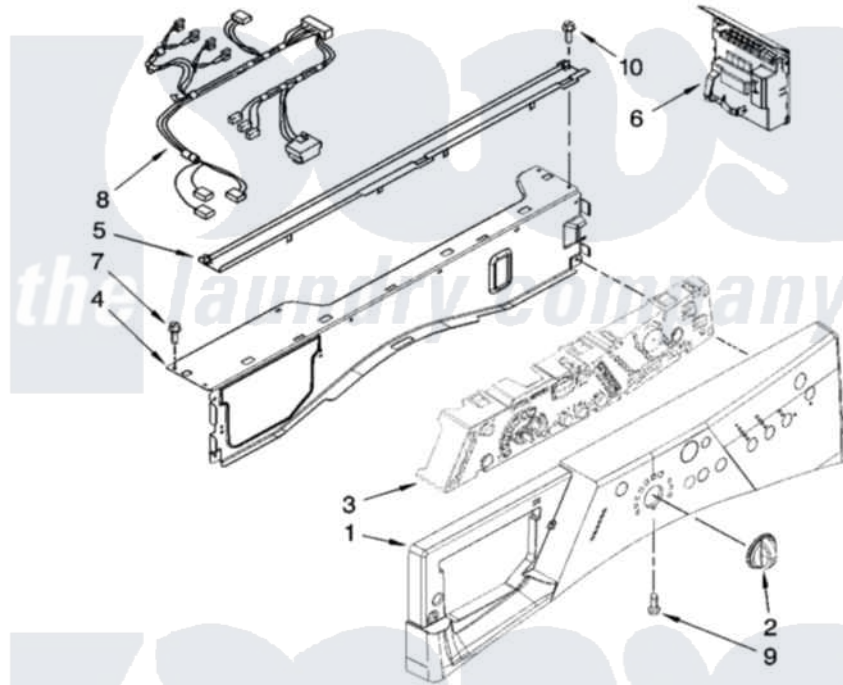

# Whirlpool WFW8400TW01 03 - CONTROL PANEL PARTS

## CONTROL PANEL PARTS

For Model: WFW8400TW01  
(White)

4

W10171091

Whirlpool Residential Whirlpool WFW8400TW01 Washer Parts Parts Diagram 03 - CONTROL PANEL PARTS  
Click on the part number to view part

Item	Original Part Number	Replaced By	Status	Part Description
1	<a href="#">W10132001</a>			Panel, Control
2	<a href="#">8574963</a>			Knob, Control
3	<a href="#">8574920</a>			User Interface
4	8540558	<a href="#">W10240776</a>		Brace, Top Front
5	<a href="#">8540839</a>			Channel, Water
6	W10160253	<a href="#">W10205841</a>		Control-Elec
7	3390647	<a href="#">488729</a>		Screw
8	8540524	<a href="#">W10184856</a>		Harness, Wiring
9	8540282	<a href="#">8181661</a>		Screw, Actuator
10	W10015090	<a href="#">489442</a>		Screw 3 2217757 Roller, Front