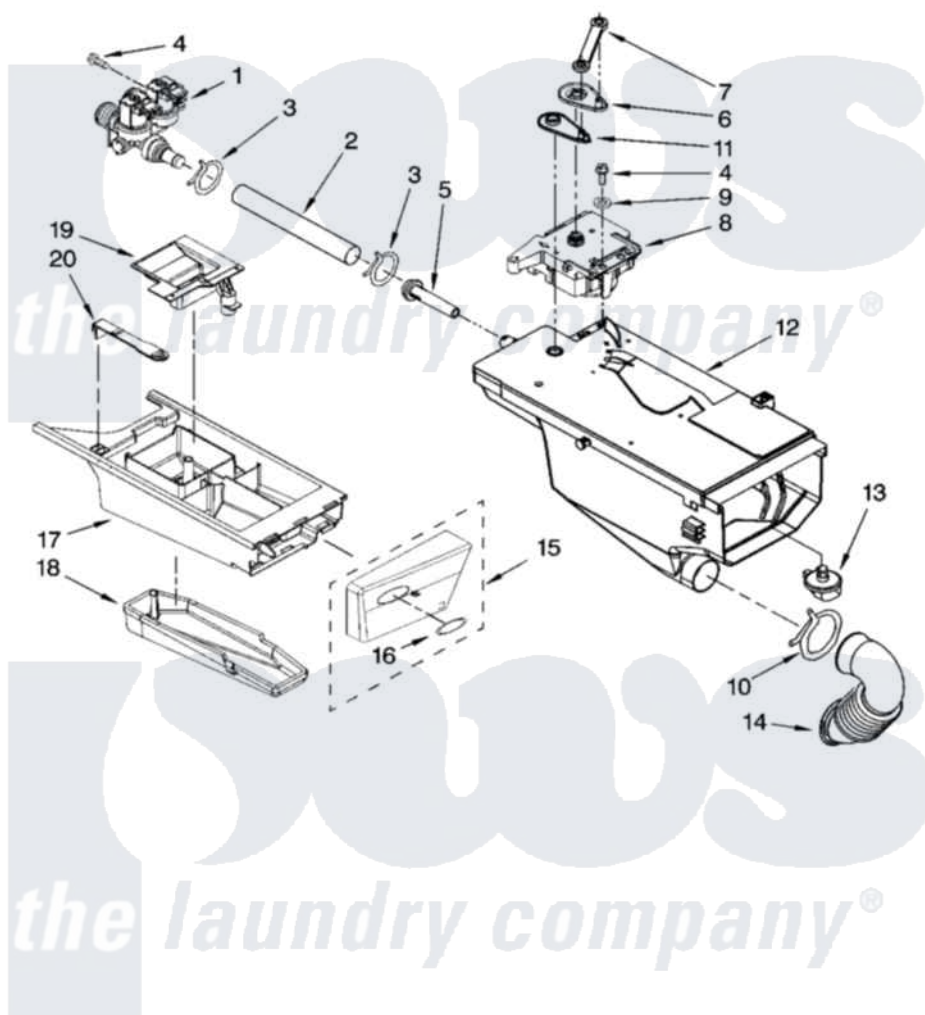

# Whirlpool WFW8400TW01 04 - DISPENSER PARTS

## DISPENSER PARTS

For Model: WFW8400TW01  
(White)

W10171091

5

Whirlpool [Residential Whirlpool WFW8400TW01 Washer Parts](#) Parts Diagram 04 - DISPENSER PARTS  
Click on the part number to view part

Item	Original Part Number	Replaced By	Status	Part Description
1	<a href="#">8540751</a>			Valve, Water Inlet
2	<a href="#">8540065</a>			Hose, Valve To Dispenser
3	370450	<a href="#">596669</a>		Clamp, Manifold
4	8540282	<a href="#">8181661</a>		Screw, Actuator
5	8540042	<a href="#">8183181</a>		Nozzle, Inlet
6	<a href="#">8540393</a>			Cam, Actuator
7	<a href="#">8540394</a>			Lever, Water Distribution
8	8540041	<a href="#">W10143586</a>		Actuator
9	VS611	<a href="#">8526417</a>		Washer
10	<a href="#">8281276</a>			Clamp, Hose
11	<a href="#">8540395</a>			Connection, Lever
12	<a href="#">8540058</a>			Dispenser
13	<a href="#">8540053</a>			Nozzle, Distribution
14	<a href="#">8540063</a>			Hose, Dispenser To Tub
15	<a href="#">8574948</a>			Handle, Drawer
16	W10117943	<a href="#">8303811</a>		Badge, Assembly

17	<a href="#">8540402</a>		Drawer, Detergent
18	<a href="#">8540399</a>		Cover, Detergent Drawer
19	<a href="#">8540429</a>		Siphon, Bleach/Softener
20	8540400	<a href="#">8181721</a>	Hook, Drawer