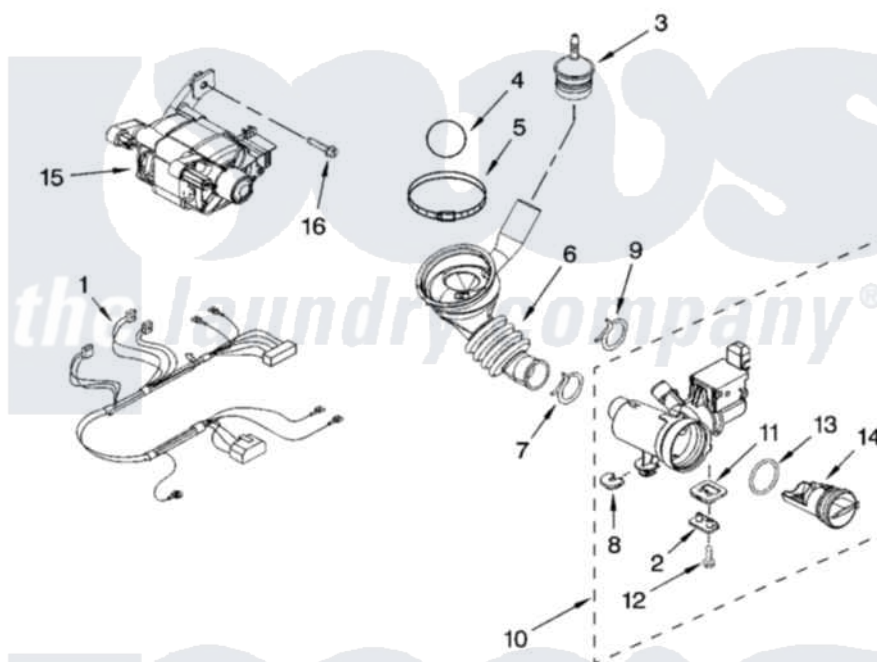

**PUMP AND MOTOR PARTS**

For Model: WFW8400TW01  
(White)

Whirlpool [Residential Whirlpool WFW8400TW01 Washer Parts](#) Parts Diagram 05 - PUMP AND MOTOR  
PARTS

[Click on the part number to view part](#)

Item	Original Part Number	Replaced By	Status	Part Description
1	8540525	<a href="#">W10204534</a>		Harns-Wire
2	<a href="#">8540033</a>			Cap, Right Foot
3	8540180	<a href="#">W10405608</a>		Air Trap
4	<a href="#">8540013</a>			Ball
5	<a href="#">8540008</a>			Clamp
6	<a href="#">8540012</a>			Hose, Tub To Pump
7	370448	<a href="#">616099</a>		Clamp
8	<a href="#">W10034820</a>			Foot, Rubber
9	<a href="#">356138</a>			Clamp, Hose
10	<a href="#">W10130913</a>			Pump
11	<a href="#">W10034830</a>			Foot, Rubber
12	<a href="#">8533964</a>			Screw, 10-16 X 1.25
13	8540025	<a href="#">W10130913</a>		Pump
14	8540996	<a href="#">W10130913</a>		Pump
15	<a href="#">W10140581</a>			Motor, Drive
16	<a href="#">8540134</a>			Bolt, Motor