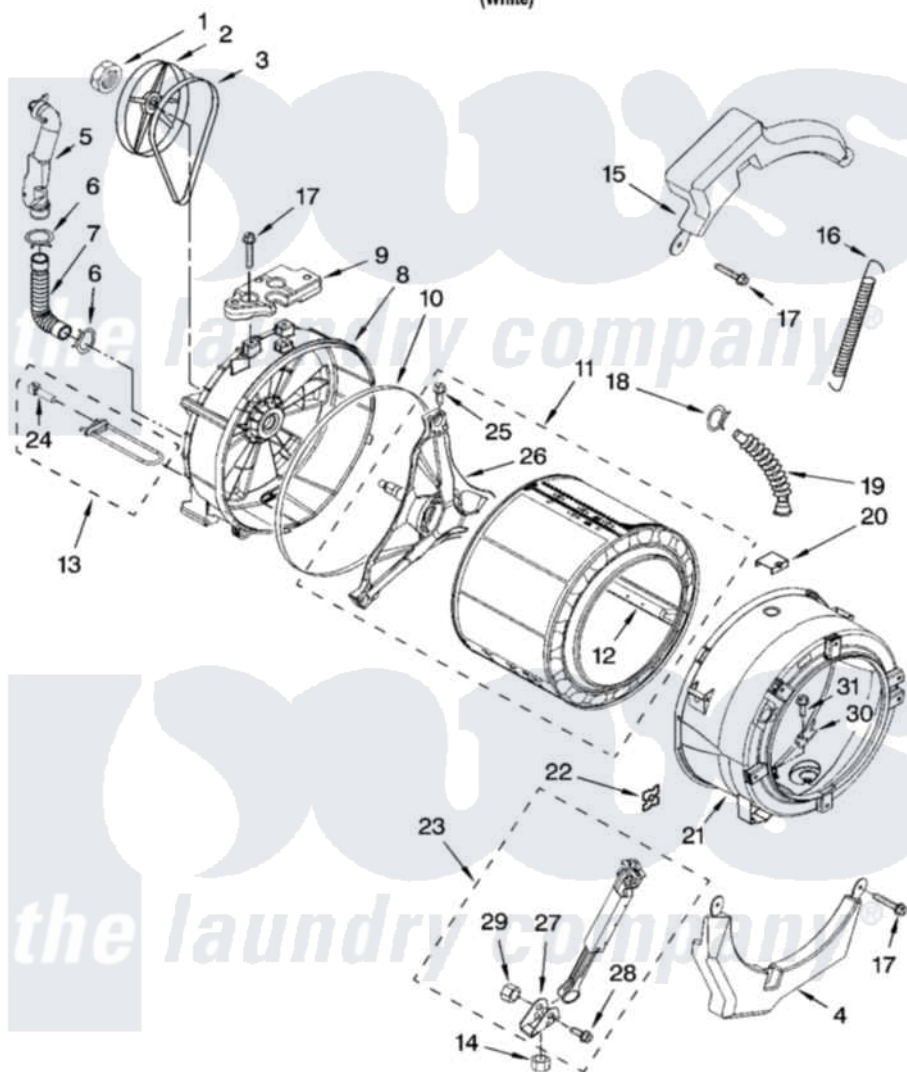

Whirlpool WFW8400TW01 06 - TUB AND BASKET PARTS, OPTIONAL PARTS (NOT INCLUDED)

TUB AND BASKET PARTS

For Model: WFW8400TW01
(White)

W10171081

7

Whirlpool [Residential Whirlpool WFW8400TW01 Washer Parts](#) Parts Diagram 06 - TUB AND BASKET PARTS, OPTIONAL PARTS (NOT INCLUDED).
Click on the part number to view part

Item	Original Part Number	Replaced By	Status	Part Description
1	8533999	W10283361		Nut, Pulley
2	8540088C			Pulley
3	8540101			Belt, Drive
4	8540600	W10200297		Counterwgt
5	W10112169			Pipe, Ventilation
6	8540010	W10208156		Clamp
7	8540019			Hose, Exhaust
8	W10112663	280255		Tub-Outer
9	8540604			Counterweight, Rear
10	8540090	W10111158		Gasket
11	8540357			Basket, Complete
12	8540360			Baffle, Tub
13	8540323	8182666		Element, Heating
14	8534084			Nut, Shock Absorber Mounting
15	8540598	W10200296		Counterwgt

16	W10010360	280159	Spring
17	W10094780	W10182109	Screw-Kit
18	3363365		Clamp, Hose
19	8540015		Hose, Exhaust
20	8540092		Clamp, Tub
21	W10112664	280255	Tub-Outer
22	8540072	8182512	Nut, Push-In
23	W10084740	W10480711	Shock-Absr
24	8540226	8181705	Ntc
25	8540382		Screw
26	8540342		Crosspiece Assembly
27	8540940		Bracket, Shock Absorber Mounting
28	8540841		Bolt, Shock Brkt.
29	8540842		Nut, Shock Brkt.
30	8540322		Bracket, Heating Element
31	8540880	8182214	Screw
	72017		Paint, Touch-Up
"	350938		Paint, Pressurized Spray B
"	350930		Paint, Pressurized Spray B
"	799344		Paint, Touch-Up)
"	BLANK	Not Available	ACCESSORY PARTS
"	285863		Water System Parts