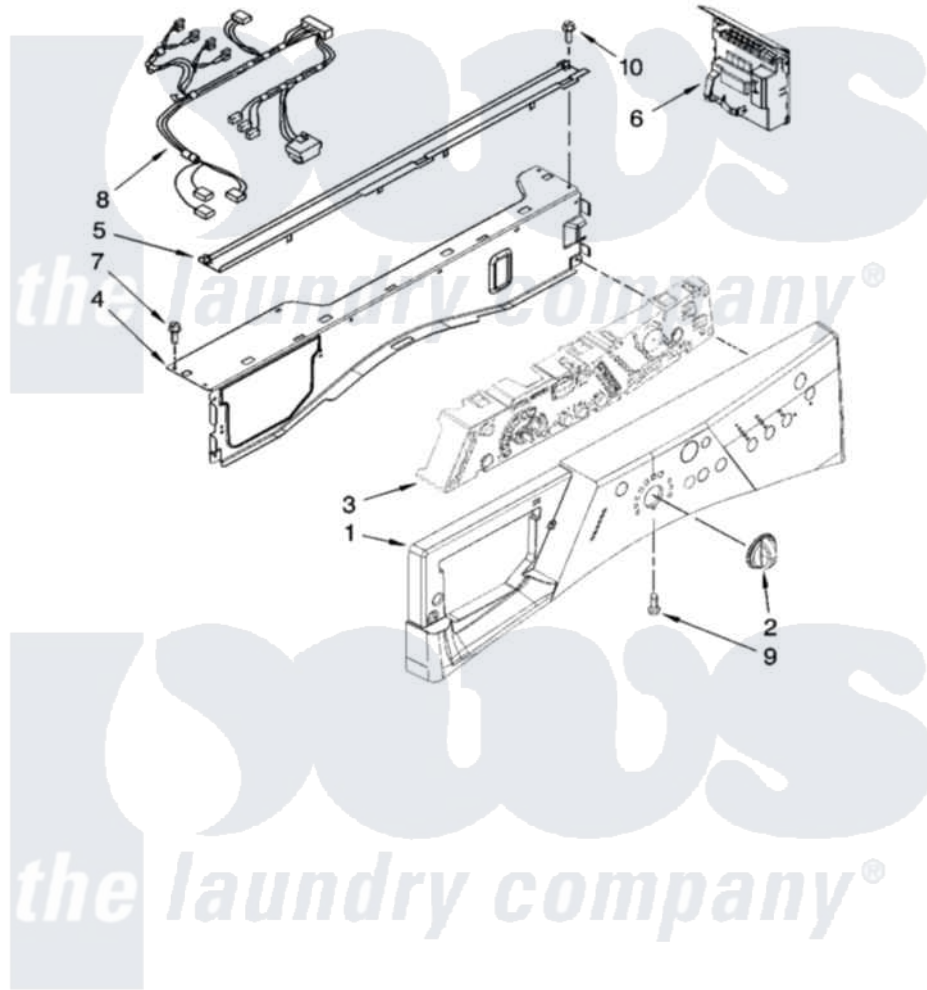

# Whirlpool WFW8400TW03 03 - CONTROL PANEL PARTS

## CONTROL PANEL PARTS

For Model: WFW8400TW03  
(White)

4

W10238203

Whirlpool Residential Whirlpool WFW8400TW03 Washer Parts Parts Diagram 03 - CONTROL PANEL PARTS  
Click on the part number to view part

Item	Original Part Number	Replaced By	Status	Part Description
1	<a href="#">W10132001</a>			Panel, Control
2	<a href="#">8574963</a>			Knob, Control
3	<a href="#">8574920</a>			User Interface
4	8540558	<a href="#">W10240776</a>		Brace, Top Front
5	<a href="#">8540839</a>			Channel, Water
6	W10217410	<a href="#">W10246290</a>		Control-Elec
7	3390647	<a href="#">488729</a>		Screw
8	<a href="#">W10201876</a>			Harness, Wiring
9	8540282	<a href="#">8181661</a>		Screw, Actuator
10	W10015090	<a href="#">489442</a>		Screw 3 2217757 Roller, Front