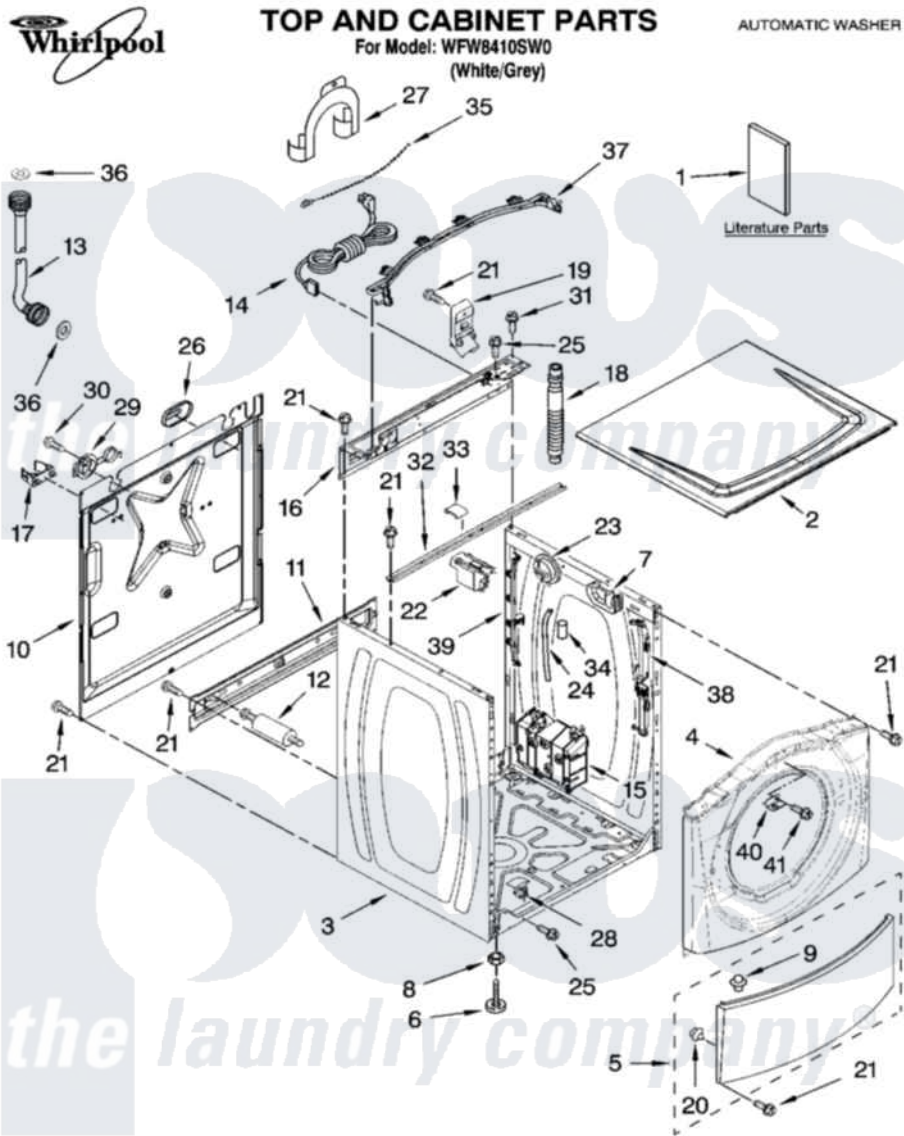

Whirlpool WFW8410SW0 01 - TOP AND CABINET PARTS

6-06 Printed in U.S.A. (drd)

1

Part No. 8181405

Whirlpool Residential Whirlpool WFW8410SW0 Washer Parts Parts Diagram 01 - TOP AND CABINET PARTS
 Click on the part number to view part

Item	Original Part Number	Replaced By	Status	Part Description
1	W10063560		Not Available	Use & Care Guide
"	W10071730		Not Available	Tech Sheet
"	W10063540		Not Available	Energy Guide
"	W10063570		Not Available	Quick Start Guide
"	W10036680		Not Available	DVD-Whirlpool Horizon Washer
2	8540716	W10303994		Top
3	8540548	W10410294		Cabinet
4	8540572	8540746		Panel
5	8540813	8540664		Toe Panel
6	389102	W10001130		Foot, Leveling
7	8540644			Bracket-Suspension Spring
8	3359452			Nut, Lock
9	8518891			Rivet
10	8540580			Panel, Rear
11	8540581			Brace, Transport
12	8540199	W10285622		Bolt

13	8571377	89503	Hose-Inlet
"	8571378	89503	Hose-Inlet
14	W10029820		Cord, Power
15	8540540	W10163007	Motor Control Unit
16	8540557		Brace, Rear
17	8540093		Clamp, Tube Transportation
18	8540011	W10114608	Hose, Drain
19	8540607		Retainer, Hose Outlet
20	8540977	238614	Bumper And Isolation
21	W10015090	489442	Screw 3 2217757 Roller, Front
22	8540230	W10339736	Filter, Interference
23	8540224	W10163980	Switch, Pressure
24	8540294		Hose, Pressure Switch
25	8540479		Screw, Grounding
26	8540268		Cover, Transport
27	8540021	W10280024	U-Bend, Drain Hose
28	8540210	W10085220	Microswitch
29	8540728	8182699	Grommet, Cord Support
30	8540727	8182201	Screw, 3 X 8 mm
31	8540329		Screw, 8-18 X 7/16
32	8540720		Brace, Top
33	8283273		Damper, Brace
34	2161302	2162499	Sleeve, Suction Line
35	8540947	W10339879	Tie, Cable
36	16123		Washer Inlet-Hose Miscellaneous Parts Must be Ordered Separately.
37	8540290	W10168548	Harness Channel, Top Rear
38	8540288	W10168546	Harness Channel, Side Front
39	8540289	W10168547	Harness Channel, Side Rear
40	8540669		Bracket, Console Retainer
41	8533954	98006631	Screw