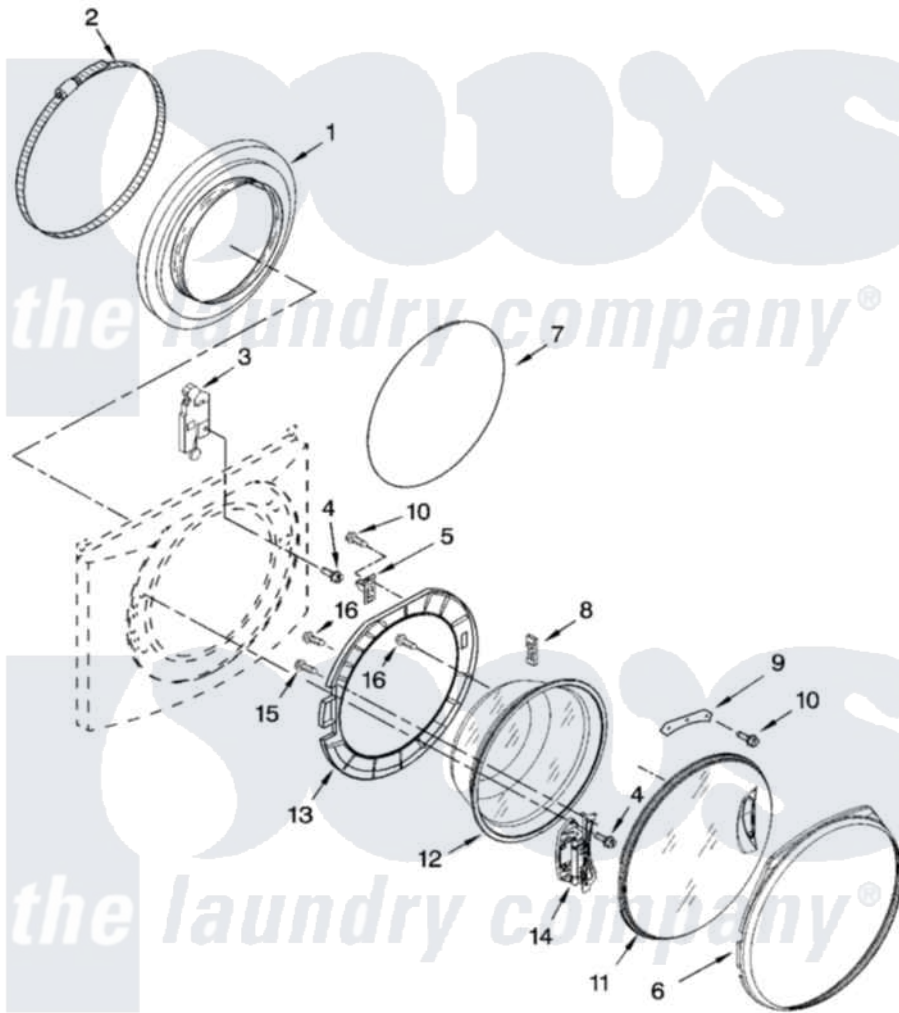

Whirlpool WFW8410SW0 02 - DOOR AND LATCH PARTS

DOOR AND LATCH PARTS

For Model: WFW8410SW0
(White/Grey)

8181405

3

Whirlpool [Residential Whirlpool WFW8410SW0 Washer Parts](#) Parts Diagram 02 - DOOR AND LATCH PARTS
Click on the part number to view part

Item	Original Part Number	Replaced By	Status	Part Description
1	8540952	W10111435		Bellow
2	8540108			Clamp, Bellow To Tub
3	8540772	W10253483		Lock, Door
4	8540725			Screw
5	8540221	W10111148		Strike
6	8540533			Trim Ring, Outer Door
7	8540107	W10217563		Clamp, Bellow To Front Panel
8	8540115			Clamp, Support
9	8540114			Clamp, Glass
10	8540513	8182214		Screw
11	8540588			Frame, Door Front Assembly
12	8540428	W10388315		Glass, Door
13	8540891	W10138523		Frame, Door Back Support
14	8540416	W10118967		Hinge, Door
15	8540284	8181660		Screw
16	8540282	8181661		Screw, Actuator