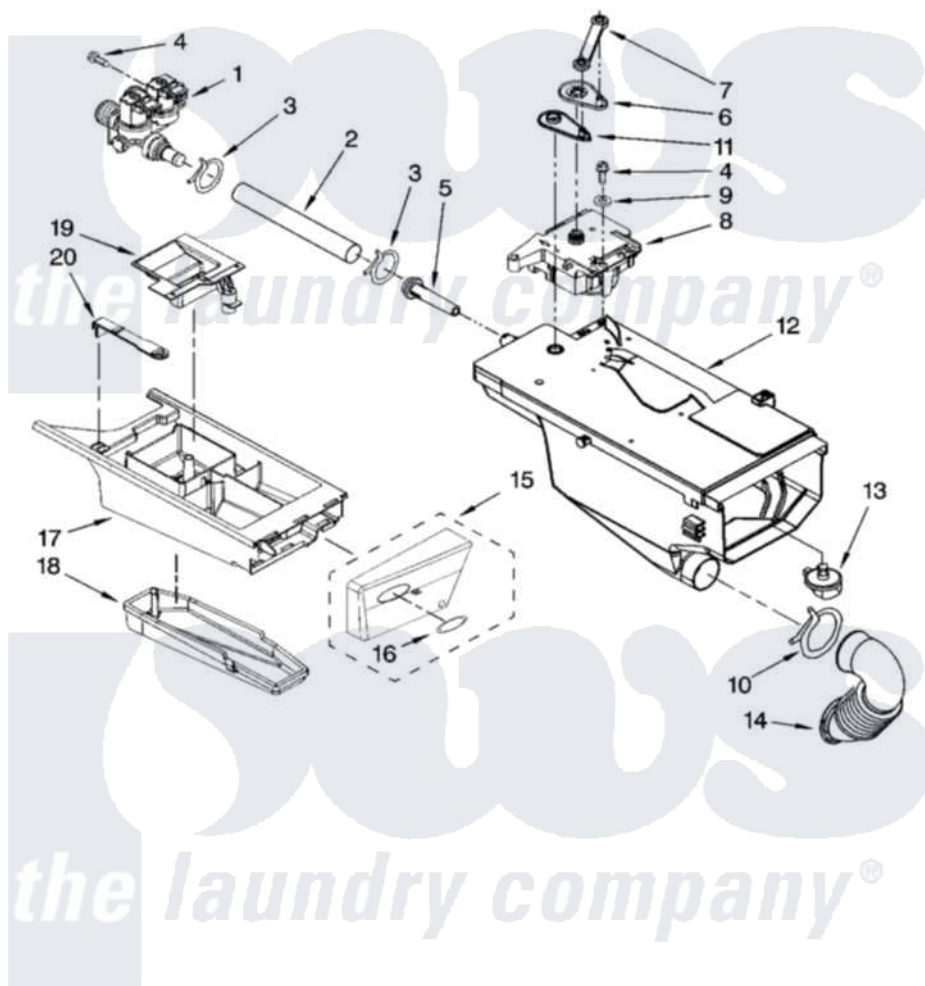

Whirlpool WFW8410SW0 04 - DISPENSER PARTS

DISPENSER PARTS

For Model: WFW8410SW0
(White/Grey)

8181405

5

[Whirlpool Residential Whirlpool WFW8410SW0 Washer Parts](#) Parts Diagram 04 - DISPENSER PARTS

[Click on the part number to view part](#)

Item	Original Part Number	Replaced By	Status	Part Description
1	8540751			Valve, Water Inlet
2	8540065			Hose, Valve To Dispenser
3	370450	596669		Clamp, Manifold
4	8540282	8181661		Screw, Actuator
5	8540042	8183181		Nozzle, Inlet
6	8540393			Cam, Actuator
7	8540394			Lever, Water Distribution
8	8540041	W10143586		Actuator
9	VS611	8526417		Washer
10	8281276			Clamp, Hose
11	8540395			Connection, Lever
12	8540058			Dispenser
13	8540053			Nozzle, Distribution
14	8540063			Hose, Dispenser To Tub
15	8571947			Handle, Drawer
16	8303811			Badge, Assembly