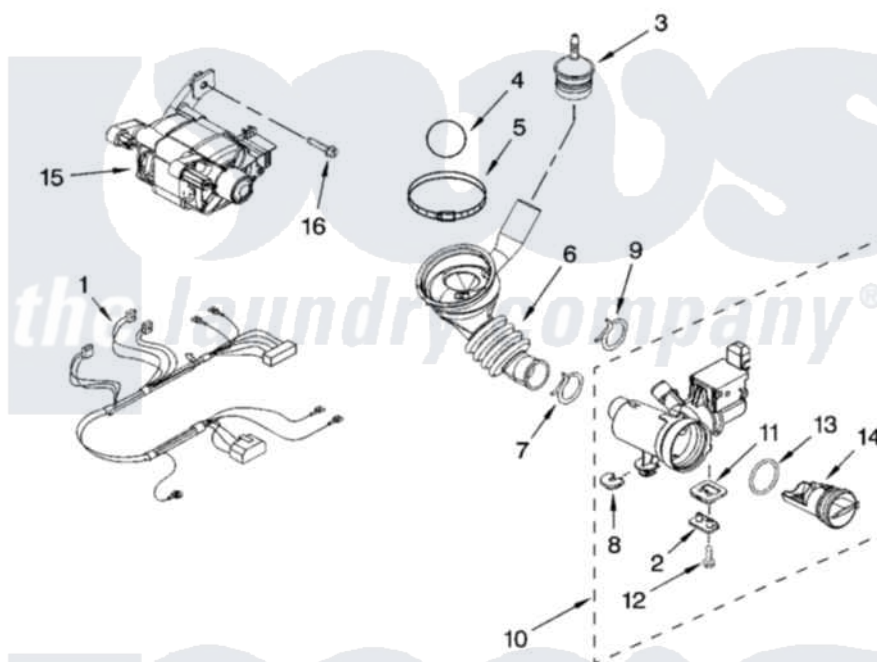

PUMP AND MOTOR PARTS

For Model: WFW8410SW0
(White/Grey)

Whirlpool [Residential Whirlpool WFW8410SW0 Washer Parts](#) Parts Diagram 05 - PUMP AND MOTOR PARTS

Click on the part number to view part

Item	Original Part Number	Replaced By	Status	Part Description
1	8540525	W10204534		Harns-Wire
2	8540033			Cap, Right Foot
3	8540180	W10405608		Air Trap
4	8540013			Ball
5	8540008			Clamp
6	8540012			Hose, Tub To Pump
7	370448	616099		Clamp
8	8540032	W10034820		Foot, Rubber
9	356138			Clamp, Hose
10	8540024	W10130913		Pump
11	8540031			Damper, Rubber
12	8533964			Screw, 10-16 X 1.25
13	8540025	W10130913		Pump
14	8540996	W10130913		Pump
15	8540625	W10140581		Motor, Drive
16	8540134			Bolt, Motor